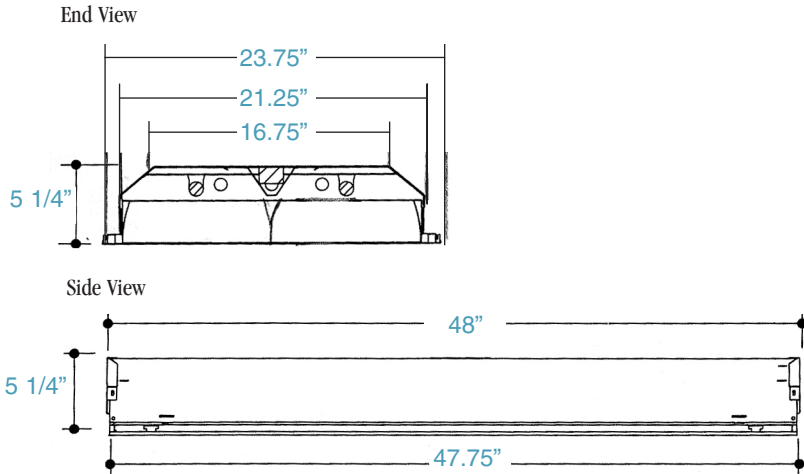

P2G12 Grid Troffer Series

2X4 12 CELL

Dimensions

Dimensions are subject to change.
Consult factory for verification.
All configurations/options may not be shown.

Ordering Information

Catalog #	No & Lamp Type	O/A Length	O/A Width	O/A Depth	Wt.
P2G12-3S232-1XV1	2-F32T8	48"	23 3/4"	5 1/4"	30 1/4
P2G12-3S254-1XV1	2-F54T5 HO	48"	23 3/4"	5 1/4"	30 1/4

Dimensions subject to change. Consult factory for verification.