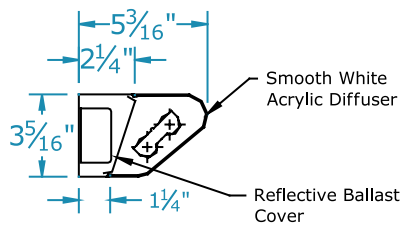

AB Series

1 OR 2 LAMP

Dimensions

Dimensions are subject to change.
Consult factory for verification.
All configurations/options may not be shown.

Back View

Joiner Band For Continuous Runs

7/8" K.O.

End View

5/4" Diameter Cover For Mounting to Box

Ordering Information

Catalog #	No & Lamp Type	O/A Length	O/A Width	O/A Depth	Wt.
AB-117 XV	1-F17T8	24 1/4"	5 3/16"	3 5/16"	6 1/4
AB-217 XV	2-F17T8	24 1/4"	5 3/16"	3 5/16"	6 1/4
AB-125 XV	1-F25T8	36 1/4"	5 3/16"	3 5/16"	7 3/4
AB-225 XV	2-F25T8	36 1/4"	5 3/16"	3 5/16"	7 3/4
AB-132 XV	1-F32T8	48 1/4"	5 3/16"	3 5/16"	9 1/2
AB-232 XV	2-F32T8	48 1/4"	5 3/16"	3 5/16"	9 1/2