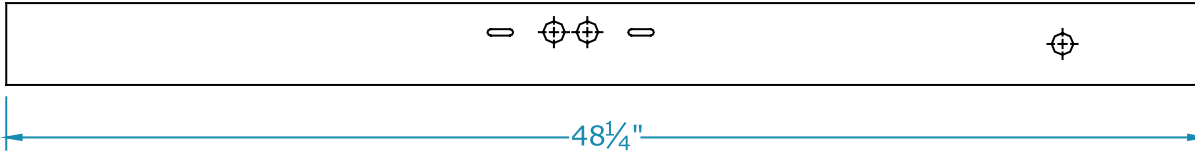

AB Series

1 OR 2 LAMP

Dimensions

Dimensions are subject to change.
Consult factory for verification.
All configurations/options may not be shown.

Back View

Joiner Band For Continuous Runs

7/8" K.O.

End View

5/4" Diameter Cover For Mounting to Box

Ordering Information

Catalog #	No & Lamp Type	O/A Length	O/A Width	O/A Depth	Wt.
AB-117 XV	1-F17T8	24 1/4"	5 3/16"	3 5/16"	6 1/4
AB-217 XV	2-F17T8	24 1/4"	5 3/16"	3 5/16"	6 1/4
AB-125 XV	1-F25T8	36 1/4"	5 3/16"	3 5/16"	7 3/4
AB-225 XV	2-F25T8	36 1/4"	5 3/16"	3 5/16"	7 3/4
AB-132 XV	1-F32T8	48 1/4"	5 3/16"	3 5/16"	9 1/2
AB-232 XV	2-F32T8	48 1/4"	5 3/16"	3 5/16"	9 1/2