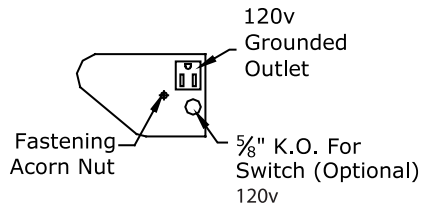

AB Series

1 OR 2 LAMP

Dimensions

Dimensions are subject to change.
Consult factory for verification.
All configurations/options may not be shown.

Back View

Joiner Band For Continuous Runs

7/8" K.O.

End View