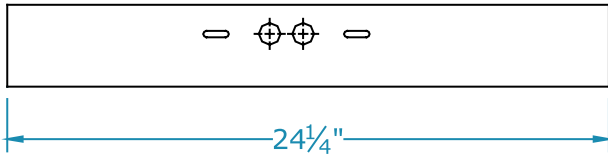

AB Series

1 OR 2 LAMP

Dimensions

Dimensions are subject to change.
Consult factory for verification.
All configurations/options may not be shown.

Back View

Joiner Band For Continuous Runs

7/8" K.O.

End View

5/4" Diameter Cover For Mounting to Box

Ordering Information

Catalog #	No & Lamp Type	O/A Length	O/A Width	O/A Depth	Wt.
AB-117 XV	1-F17T8	24 1/4"	5 3/16"	3 5/16"	6 1/4
AB-217 XV	2-F17T8	24 1/4"	5 3/16"	3 5/16"	6 1/4
AB-125 XV	1-F25T8	36 1/4"	5 3/16"	3 5/16"	7 3/4
AB-225 XV	2-F25T8	36 1/4"	5 3/16"	3 5/16"	7 3/4
AB-132 XV	1-F32T8	48 1/4"	5 3/16"	3 5/16"	9 1/2
AB-232 XV	2-F32T8	48 1/4"	5 3/16"	3 5/16"	9 1/2