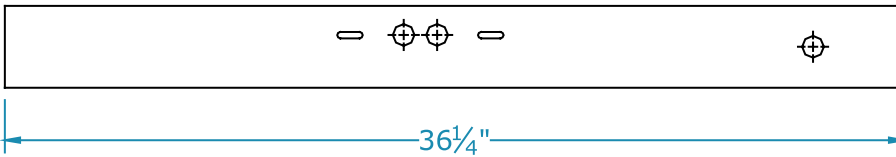

AB Series

1 OR 2 LAMP

Dimensions

Dimensions are subject to change.
Consult factory for verification.
All configurations/options may not be shown.

Back View

Joiner Band For Continuous Runs

7/8" K.O.

End View

5/4" Diameter Cover For Mounting to Box

Ordering Information

Catalog #	No & Lamp Type	O/A Length	O/A Width	O/A Depth	Wt.
AB-117 XV	1-F17T8	24 1/4"	5 3/16"	3 5/16"	6 1/4
AB-217 XV	2-F17T8	24 1/4"	5 3/16"	3 5/16"	6 1/4
AB-125 XV	1-F25T8	36 1/4"	5 3/16"	3 5/16"	7 3/4
AB-225 XV	2-F25T8	36 1/4"	5 3/16"	3 5/16"	7 3/4
AB-132 XV	1-F32T8	48 1/4"	5 3/16"	3 5/16"	9 1/2
AB-232 XV	2-F32T8	48 1/4"	5 3/16"	3 5/16"	9 1/2