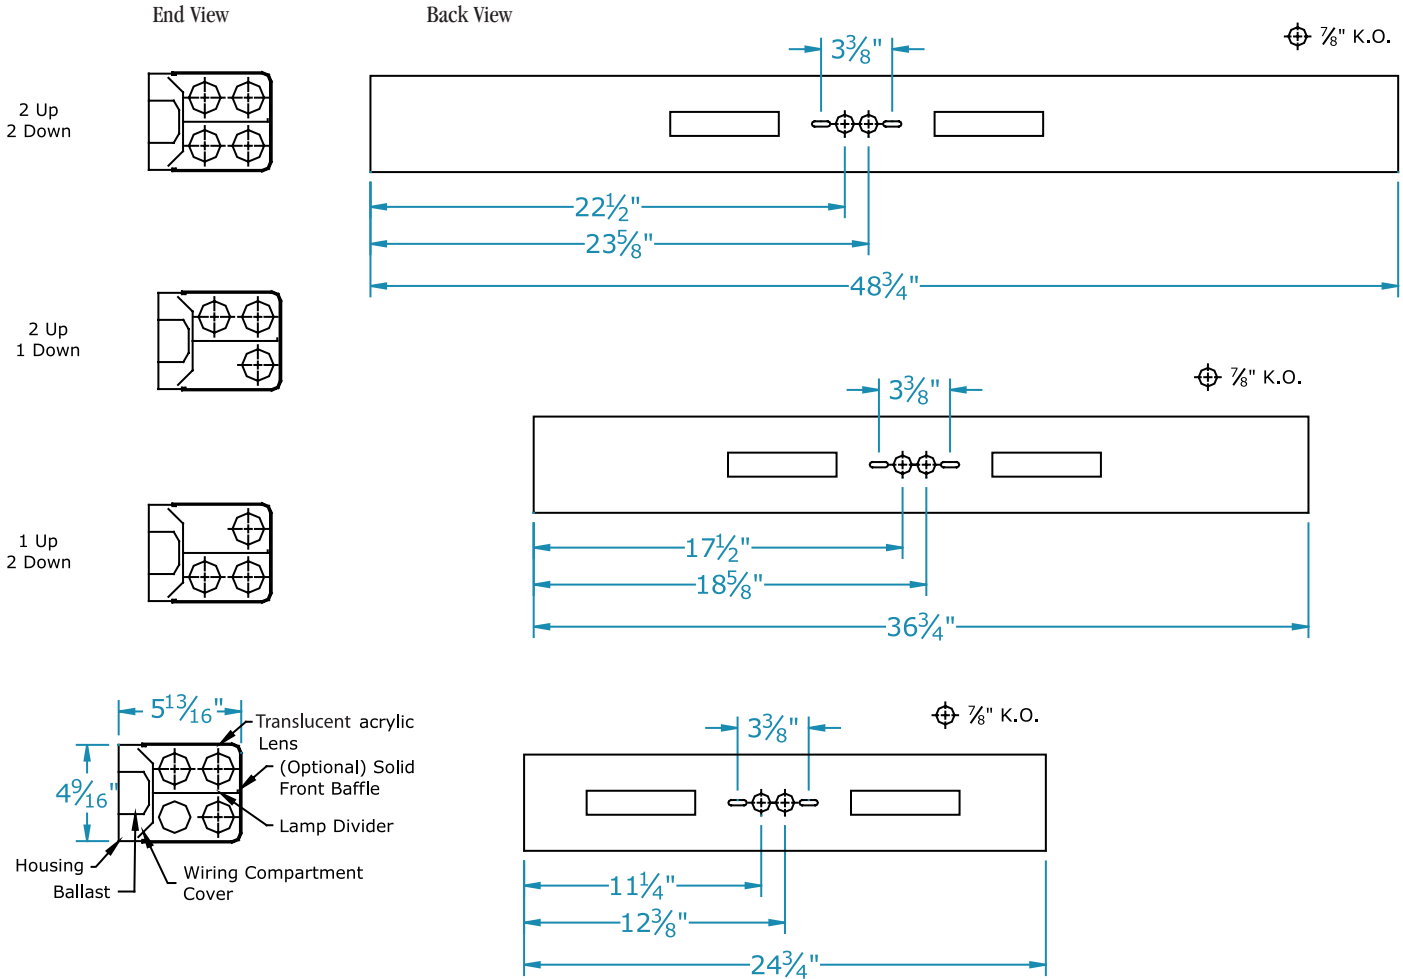

9M Series

3 OR 4 LAMP

Dimensions

Dimensions are subject to change.
Consult factory for verification.
All configurations/options may not be shown.

Ordering Information

Catalog #	No & Lamp Type	O/A Length	O/A Width	O/A Depth	Wt.
9M3-17 XV	3-F17T8	24 3/4"	4 9/16"	5 13/16"	8 3/4
9M4-17 XV	4-F17T8	24 3/4"	4 9/16"	5 13/16"	8 3/4
9M3-25 XV	3-F25T8	36 3/4"	4 9/16"	5 13/16"	10 3/4
9M4-25 XV	4-F25T8	36 3/4"	4 9/16"	5 13/16"	10 3/4
9M3-32 XV	3-F32T8	48 3/4"	4 9/16"	5 13/16"	12 1/2
9M4-32 XV	4-F32T8	48 3/4"	4 9/16"	5 13/16"	12 1/2

For magnetic options, consult factory.