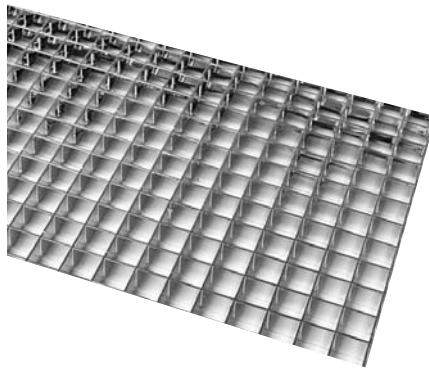

## Accessories, Lenses & Louvers

Dimensions are subject to change.  
Consult factory for verification.  
All configurations/options may not be shown.

• DJ – Smooth Opal

• DA – Prismatic Clear

• DK – 1/2" x 1/2" x 1/2" Silver louver

• DM – 1 1/2" x 1 1/2" x 1" Silver louver