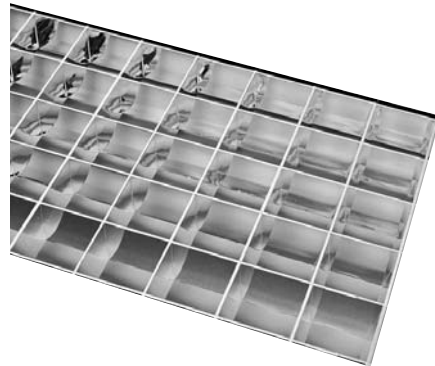

## Accessories, Lenses & Louvers

Dimensions are subject to change.  
Consult factory for verification.  
All configurations/options may not be shown.

• DJ – Smooth Opal

• DA – Prismatic Clear

• DK – 1/2" x 1/2" x 1/2" Silver louver

• DM – 1 1/2" x 1 1/2" x 1" Silver louver