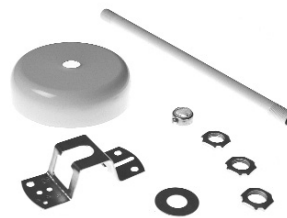

402 & 404 Series:

Opal lens

822 Series:

Aluminum Regressed Doors
Rough Service
Gasketing

Fuses

Radio interference filters

Stems /Canopies

Cord kits