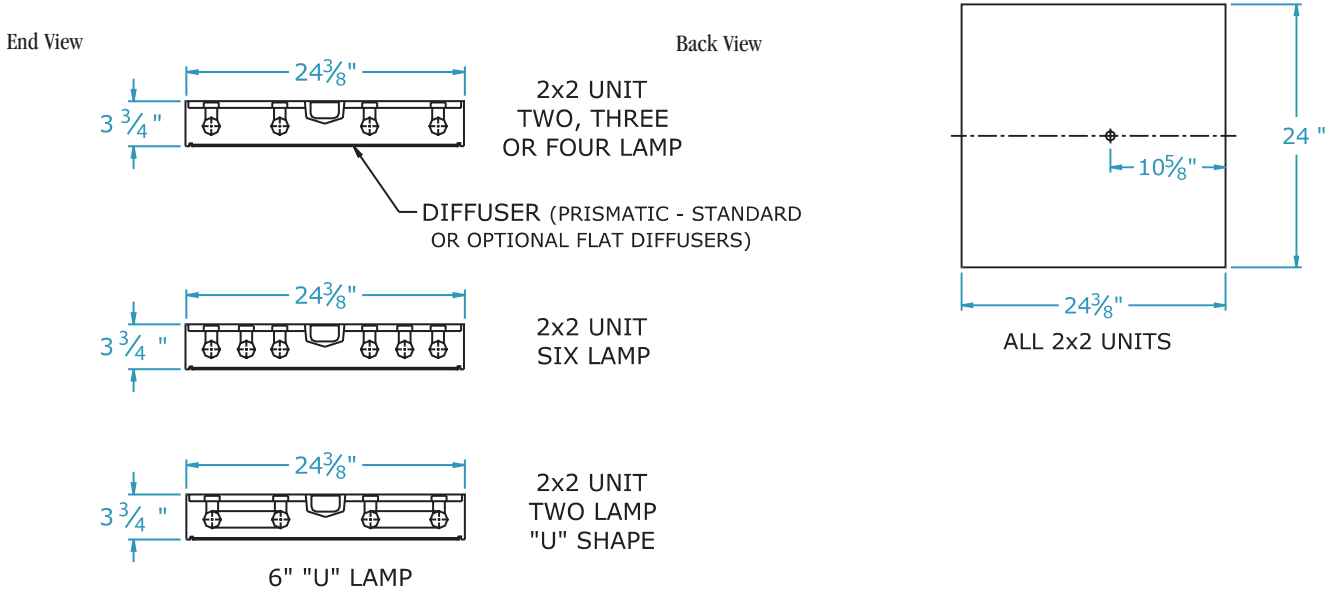

822 Series 2x2

2 TO 6 LAMP

Dimensions

Dimensions are subject to change.
Consult factory for verification.
All configurations/options may not be shown.

Ordering Information

Catalog #	No & Lamp Type	O/A Length	O/A Width	O/A Depth	Wt.
822-SA1-217 XV	2-F17T8	24"	24 3/8"	3 3/4"	18 1/2
822-SA1-317 XV	3-F17T8	24"	24 3/8"	3 3/4"	18 1/2
822-SA1-417 XV	4-F17T8	24"	24 3/8"	3 3/4"	18 3/4
822-SA1-617 XV	6-F17T8	24"	24 3/8"	3 3/4"	20 1/2
822-SA1-2U32 XV	2-FB32T8	24"	24 3/8"	3 3/4"	18 1/2