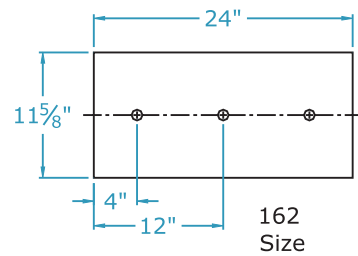

# The Wood Series

2' & 4', 2 TO 8 LAMPS

## Dimensions

Dimensions are subject to change.  
Consult factory for verification.  
All configurations/options may not be shown.

2x2  
Size

162  
Size

1x2  
Size

164  
Size

1x4  
Size

2x4  
Size

4x4  
Size

Dimensions are the same for all Wood Series.