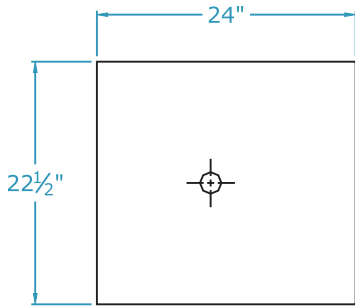

# The Wood Series

2' & 4', 2 TO 8 LAMPS

## Dimensions

Dimensions are subject to change.  
Consult factory for verification.  
All configurations/options may not be shown.

2x2  
Size

162  
Size

1x2  
Size

164  
Size

1x4  
Size

2x4  
Size

4x4  
Size

Dimensions are the same for all Wood Series.