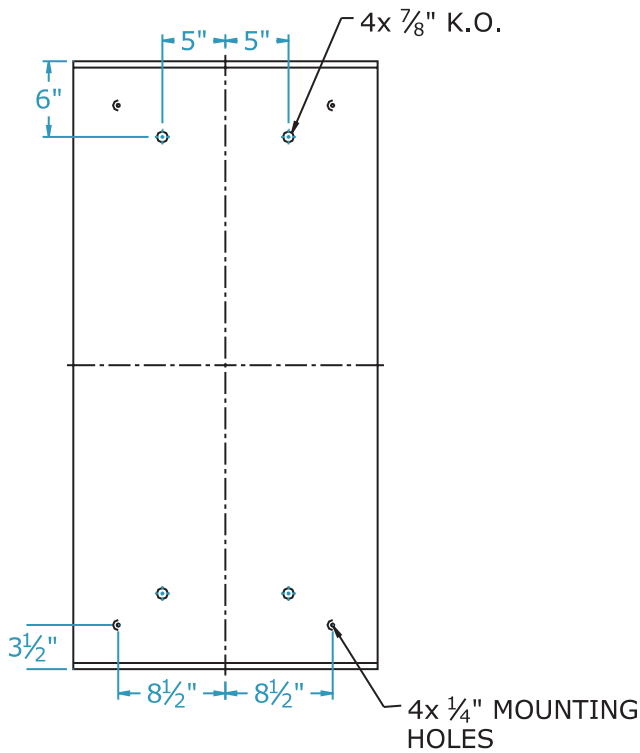

# 82P24 Series

2 X 4 24 CELL

## Dimensions

Dimensions are subject to change.  
Consult factory for verification.  
All configurations/options may not be shown.

End View

Back View

Parabolic Louver

## Ordering Information

Catalog #	No & Lamp Type	O/A Length	O/A Width	O/A Depth	Wt.
82P24-3S432 XV	4-F32T8	48 1/16"	24 1/8"	6 1/16"	42