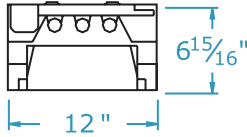

81P8 Series 1X4 8 Cell

1, 2 & 3 LAMP

Dimensions

Dimensions are subject to change.
Consult factory for verification.
All configurations/options may not be shown.

End View

Back View

Ordering Information

Catalog #	No & Lamp Type	O/A Length	O/A Width	O/A Depth	Wt.
81P8-3S132 XV	1-F32T8	48 1/16"	12"	6 15/16"	29 1/4
81P8-3S232 XV	2-F32T8	48 1/16"	12"	6 15/16"	29 1/4
81P8-3S332 XV	3-F32T8	48 1/16"	12"	6 15/16"	29 1/2