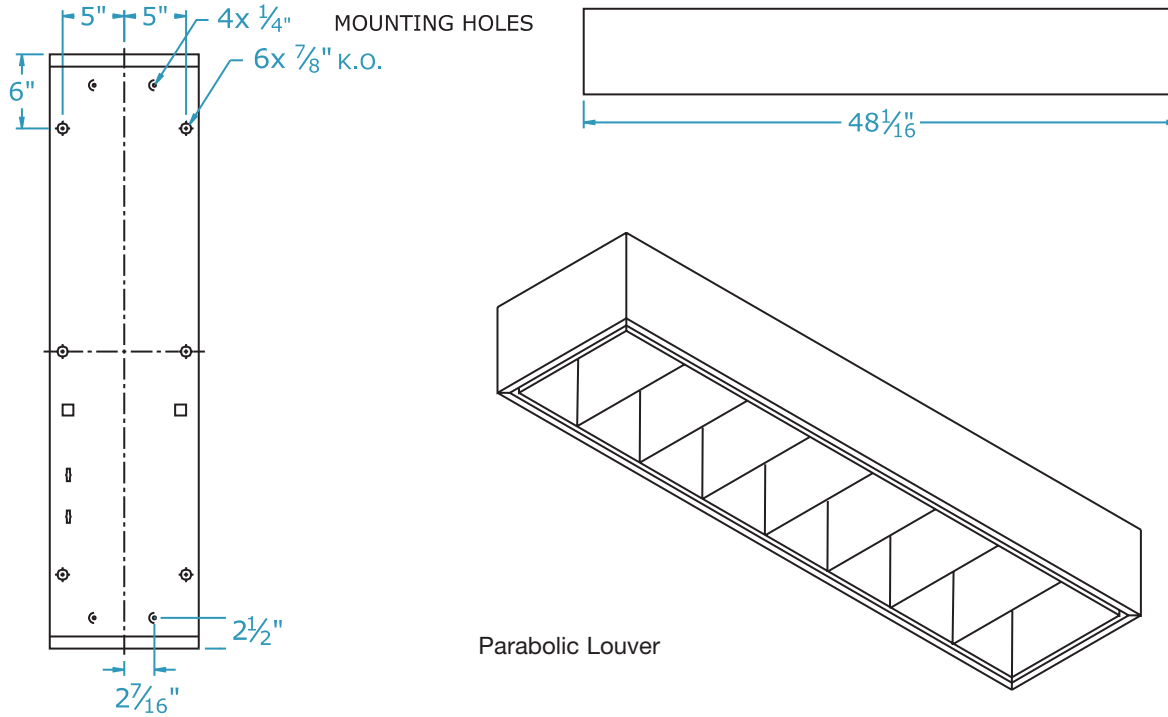

81P8 Series 1X4 8 Cell

1, 2 & 3 LAMP

Dimensions

Dimensions are subject to change.
Consult factory for verification.
All configurations/options may not be shown.

End View

Back View

Ordering Information

Catalog #	No & Lamp Type	O/A Length	O/A Width	O/A Depth	Wt.
81P8-3S132 XV	1-F32T8	48 1/16"	12"	6 15/16"	29 1/4
81P8-3S232 XV	2-F32T8	48 1/16"	12"	6 15/16"	29 1/4
81P8-3S332 XV	3-F32T8	48 1/16"	12"	6 15/16"	29 1/2