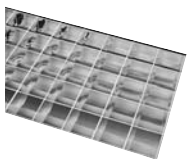

Diffuser Options

866 Series:

DJ – Smooth Opal

DA – Prismatic Clear
DL – not pictured

DK – 1/2" x 1/2" x 1/2"
Silver louver

DM – 1 1/2" x 1 1/2" x 1"
Silver louver

Bayfield:

Ribbed lens
Acrylic lens

Phoenix:

Fluted lens
White lens

Fuses

Radio interference filters

Stems /Canopies

Cable hanging kits

Cable cord kits

Emergency battery pack