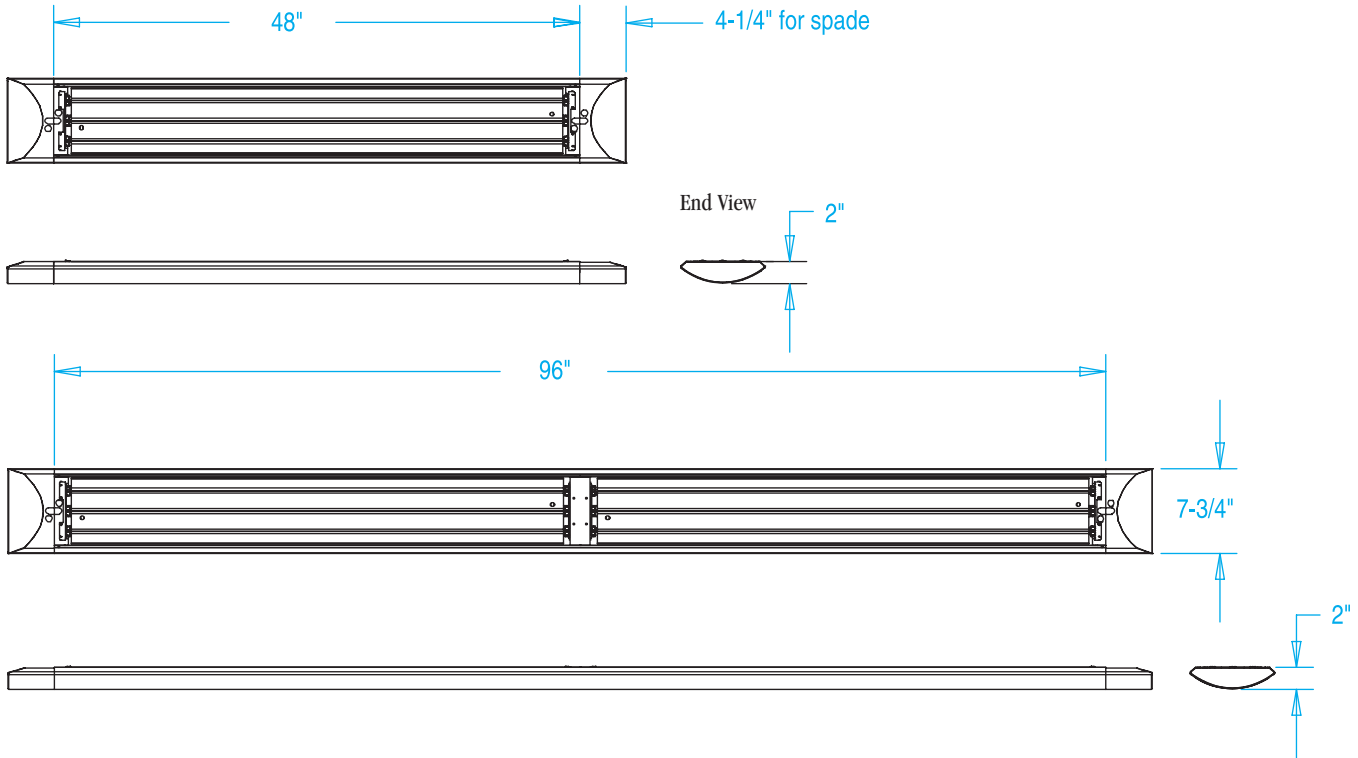

Delta Series T8 Indirect Linear

2 LIGHT

Dimensions

Dimensions are subject to change.
Consult factory for verification.
All configurations/options may not be shown.

Back View

Ordering Information

Catalog #	No. & Lamp Type	O/A Length	O/A Width	O/A Depth	Wt.
DT-232 XV	2-F32 T8	56 1/2"	7 3/4"	2"	11
DT-4T32-8 XV	4-F32 T8	104 1/2"	7 3/4"	2"	18 1/2

XV=MULTI-VOLT

Consult factory for continuous row mounting

*Specify ceiling type when ordering cable or cable/cord hanger kits.