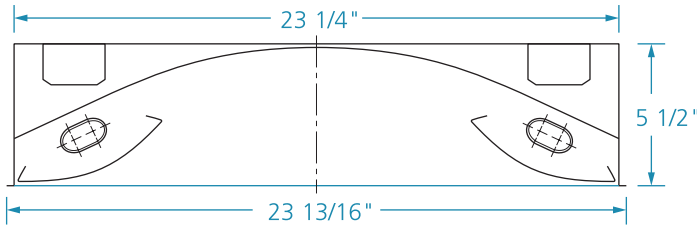

# SDLT Troffer T5 Dual Side

2FT OR 4FT, 2 OR 4 LAMP

## Dimensions

Dimensions are subject to change.  
Consult factory for verification.  
All configurations/options may not be shown.

End View

**End View: 2x2 Side Direct/Indirect with Biax Lamps**

**End View: 2 x 2 Side Direct/Indirect with T5 Lamps**

## Ordering Information

Catalog #	No. & Lamp Type	O/A Length	O/A Depth	O/A Width	Wt.
SDLT-214-T5-3XV1	2-F14 T5	23 7/8"	23 3/4"	5 1/2"	22.3
SDLT-224-T5H0-3XV1	2-F24 T5 H0	23 7/8"	23 3/4"	5 1/2"	22.7
SDLT-2B40-3XV1	2-B40 TWIN TUBE	23 7/8"	23 3/4"	5 1/2"	24.3
SDLT-414-T5-3XV1	4-F14 T5	23 7/8"	23 3/4"	5 1/2"	23.8
SDLT-424-T5H0-3XV1	4-F24 T5 H0	23 7/8"	23 3/4"	5 1/2"	23.6
SDLT-228-T5-3XV1	2-F28 T5	47 7/8"	23 3/4"	5 1/2"	41.6
SDLT-254-T5H0-3XV	2-F54 T5 H0	47 7/8"	23 3/4"	5 1/2"	41.6
SDLT-428-T5-3XV1	4-F28 T5	47 7/8"	23 3/4"	5 1/2"	42.7
SDLT-454-T5H0-3XV1	4-F54 T5 H0	47 7/8"	23 3/4"	5 1/2"	43.2
SDLT-4B40-3XV1	4-B40 TWIN TUBE	47 7/8"	23 3/4"	5 1/2"	45.4