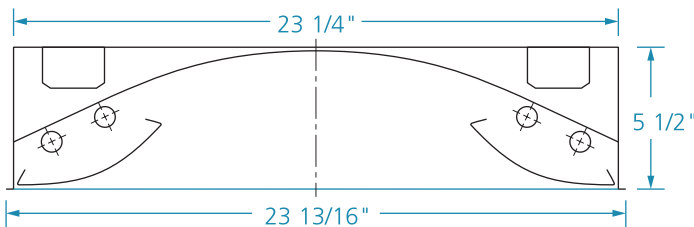

# SDLT Troffer T5 Dual Side

2FT OR 4FT, 2 OR 4 LAMP

## Dimensions

Dimensions are subject to change.  
Consult factory for verification.  
All configurations/options may not be shown.

End View

**End View: 2x2 Side Direct/Indirect with Biax Lamps**

**End View: 2 x 2 Side Direct/Indirect with T5 Lamps**

## Ordering Information

Catalog #	No. & Lamp Type	O/A Length	O/A Depth	O/A Width	Wt.
SDLT-214-T5-3XV1	2-F14 T5	23 7/8"	23 3/4"	5 1/2"	22.3
SDLT-224-T5H0-3XV1	2-F24 T5 H0	23 7/8"	23 3/4"	5 1/2"	22.7
SDLT-2B40-3XV1	2-B40 TWIN TUBE	23 7/8"	23 3/4"	5 1/2"	24.3
SDLT-414-T5-3XV1	4-F14 T5	23 7/8"	23 3/4"	5 1/2"	23.8
SDLT-424-T5H0-3XV1	4-F24 T5 H0	23 7/8"	23 3/4"	5 1/2"	23.6
SDLT-228-T5-3XV1	2-F28 T5	47 7/8"	23 3/4"	5 1/2"	41.6
SDLT-254-T5H0-3XV	2-F54 T5 H0	47 7/8"	23 3/4"	5 1/2"	41.6
SDLT-428-T5-3XV1	4-F28 T5	47 7/8"	23 3/4"	5 1/2"	42.7
SDLT-454-T5H0-3XV1	4-F54 T5 H0	47 7/8"	23 3/4"	5 1/2"	43.2
SDLT-4B40-3XV1	4-B40 TWIN TUBE	47 7/8"	23 3/4"	5 1/2"	45.4