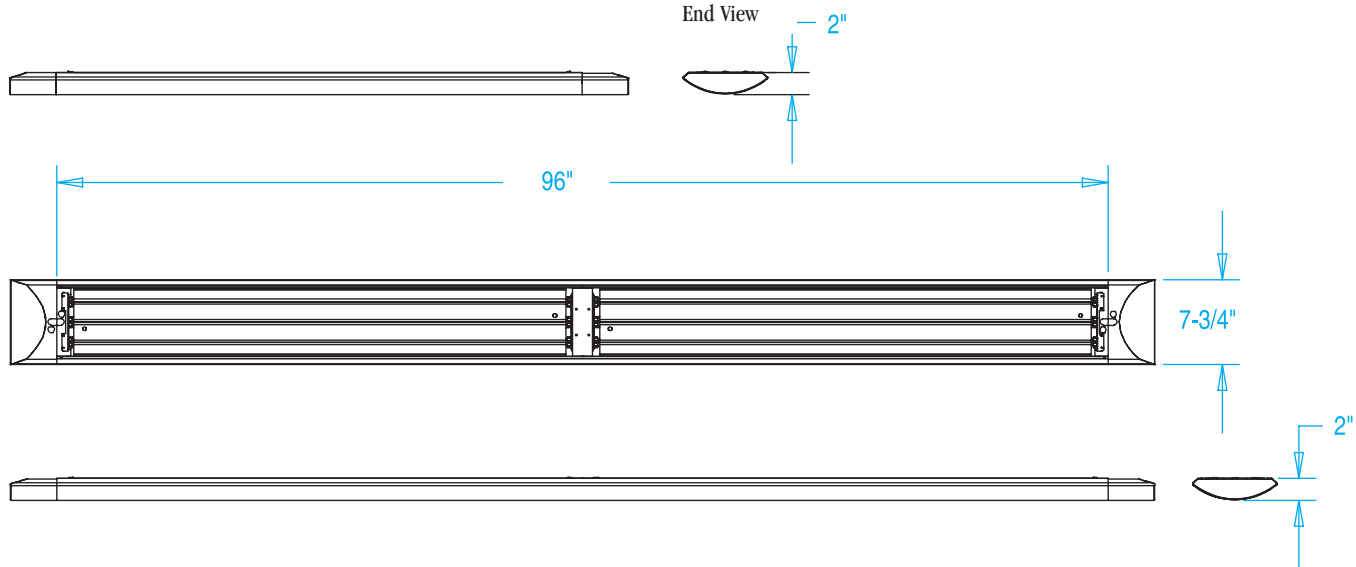

# Delta Series T5 Indirect Linear

1, 2 OR 3 LIGHTS WIDE

## Dimensions

Dimensions are subject to change.  
Consult factory for verification.  
All configurations/options may not be shown.

Back View

End View

## Ordering Information

Catalog #	No. & Lamp Type	O/A Length	O/A Width	O/A Depth	Wt.
DT-128 T5 XV	1-F28T5	56 1/2"	7 3/4"	2"	11
DT-228 T5 XV	2-F28T5	56 1/2"	7 3/4"	2"	11
DT-328 T5 XV	3-F28T5	56 1/2"	7 3/4"	2"	12
DT-154 T5 HO XV	1-F54T5 HO	56 1/2"	7 3/4"	2"	10 3/4
DT-254 T5 HO XV	2-F54T5 HO	56 1/2"	7 3/4"	2"	10 3/4
DT-354 T5 HO XV	3-F54T5 HO	56 1/2"	7 3/4"	2"	12 1/2

### Tandem Units

DT-T228 T5 XV	2-F28T5	104 1/2"	7 3/4"	2"	17 1/2
DT-T428 T5 XV	4-F28T5	104 1/2"	7 3/4"	2"	18 1/2
DT-T628 T5 XV	6-F28T5	104 1/2"	7 3/4"	2"	19 1/2
DT-T254 T5 HO XV	2-F54T5 HO	104 1/2"	7 3/4"	2"	17 1/2
DT-T454 T5 HO XV	4-F54T5 HO	104 1/2"	7 3/4"	2"	19
DT-T654 T5 HO XV	6-F54T5 HO	104 1/2"	7 3/4"	2"	21 1/2