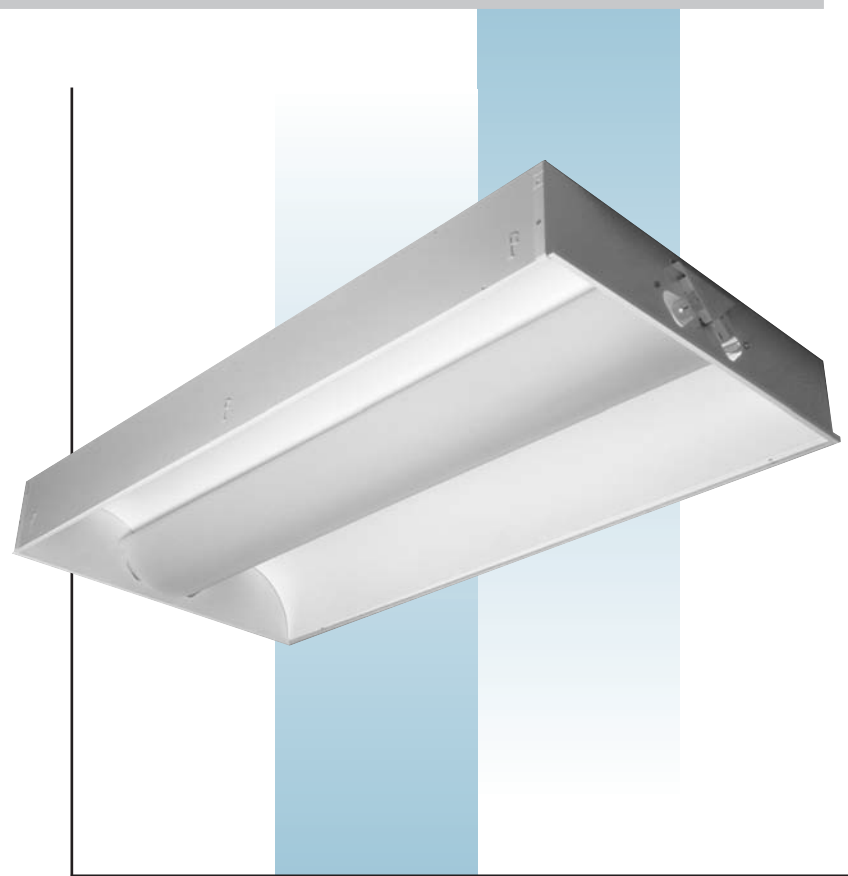

Soft Light Grid Troffer Series

2X4 DIRECT / INDIRECT

Features

- T-bar installation
- Metal perforated basket for glare-free lighting
- UL Listed

Specifications

- Ballasts are thermally protected Class P, non-PCB and UL listed. Electronic ballasts are sound rated "A".
- Housings are formed from cold rolled steel and painted with a high-gloss, baked white enamel finish after multi-stage cleaning and a phosphate coating to inhibit rust, has been applied.
- Fixture is designed for T-bar ceiling mounting.
- Visible reflectance surface is painted with flat white enamel for a soft appearance
- Perforated metal basket has an acrylic inlay to diffuse the light.

Application

- Commercial or residential
- Libraries
- Offices
- General lighting

Options

- 120 volt
- 277 volt
- Multi-volt (120-277v, 50 or 60 Hertz)
- 0 Degree F
- Dimming
- THD less than 10% - instant start
- THD less than 10% - rapid start
- Program Start
- Low Watt (Low Ballast Factor)
- High Light output (High Ballast Factor)
- Dual level wiring