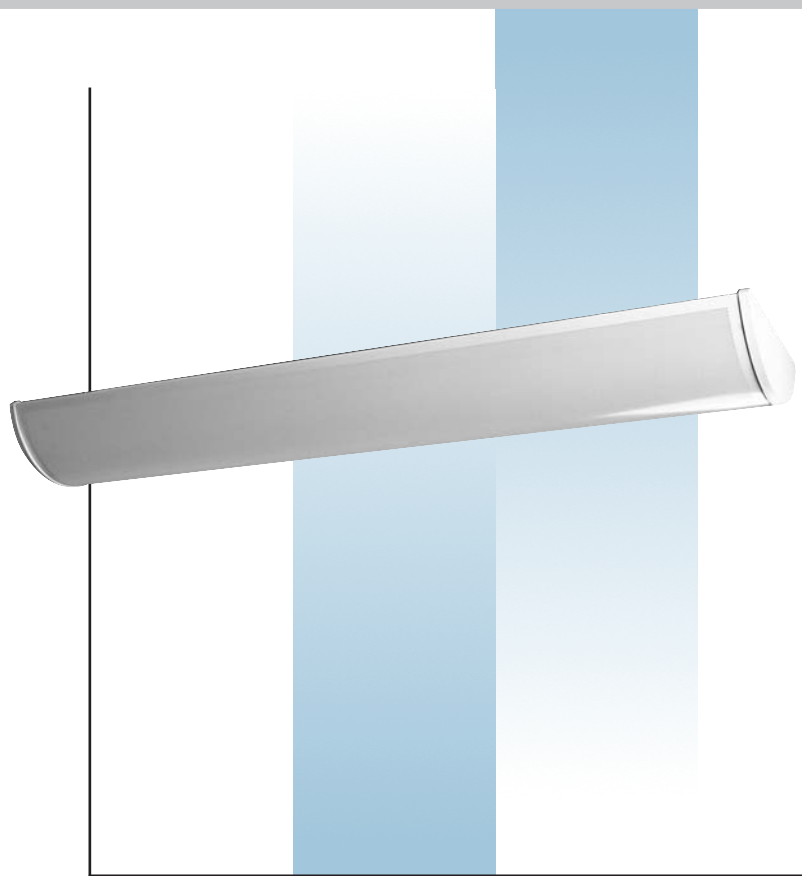

Cimarron Series

PERFORATED METAL

Features

- White pendant mount
- Perforated metal diffuser for soft light distribution
- Diffuser is hinged for easy lamp and ballast access
- UL Listed

Specifications

- Ballasts are thermally protected Class P, non-PCB and UL listed. Electronic ballasts are sound rated "A".
- Housings are formed from cold rolled steel and painted with a high-gloss, baked white enamel finish after multi-stage cleaning and a phosphate coating to inhibit rust, has been applied.
- The endcaps are a molded ABS white plastic.
- Fixture is designed for dual cable or pendant mounting.
- Perforated metal diffuser has 5/64" diameter micro-perforations with an acrylic overlay to produce a non-glare, soft light.

Application

- Commercial or industrial
- Conference rooms
- Offices
- Classrooms
- Video display terminal workspaces

Options

- 120 volt
- 277 volt
- Multi-volt (120-277v, 50 or 60 Hertz)
- 0 Degree F
- Dimming
- THD less than 10% - instant start
- THD less than 10% - rapid start
- Program Start
- Low Watt (Low Ballast Factor)
- High Light output (High Ballast Factor)
- Dual level wiring

Accessories

- Emergency battery pack
- Cable hanger kits
- Stem and canopies

Catalog Number	Type