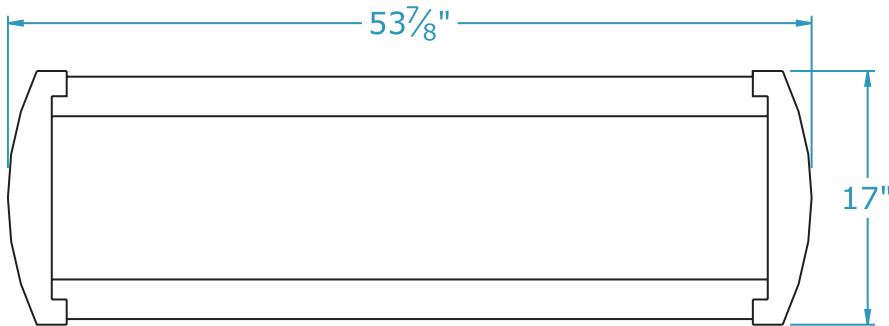

## Dimensions

Dimensions & colors are subject to change.  
Consult factory for verification.  
All configurations/options may not be shown.

## Ordering Information

Catalog #	No & Lamp Type	O/A Length	O/A Depth	O/A Width	WT
ANWJ-+-217 XV	2-F17T8	29 7/8"	4 1/2"	11 9/16"	10 1/2
ANWJ-+-232 XV	2-F32T8	53 7/8"	4 1/2"	11 9/16"	14 3/4
ANWJ-+-417 XV	4-F17T8	29 7/8"	4 1/2"	17"	14 1/2
ANWJ-+-432 XV	4-F32T8	53 7/8"	4 1/2"	17"	26