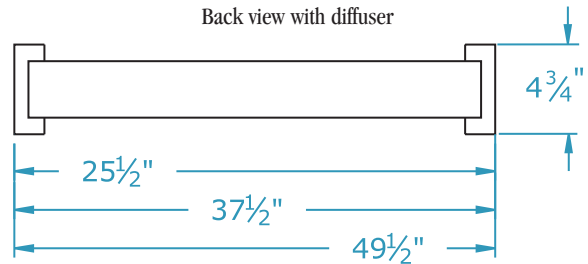

Aspen Bathbar Series

2' 3' & 4' 2 LAMP

Dimensions

Dimensions & colors are subject to change.
Consult factory for verification.
All configurations/options may not be shown.

Diffuser Profile

Metal Profile

Back view with diffuser

Catalog #	No and Type Lamp	O/A Length	O/A Depth	O/A Width	WT
ANJ+*-217 XV	2-F17T8	25 1/2"	4"	4 3/4"	7
ANJ+*-225 XV	2-F25T8	37 1/2"	4"	4 3/4"	7 1/2
ANJ+*-232 XV	2-F32T8	49 1/2"	4"	4 3/4"	9 3/4

+Indicate color of end caps