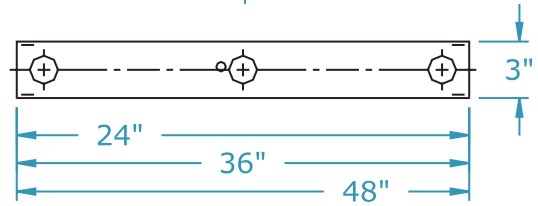

Aspen Bathbar Series

2' 3' & 4' 2 LAMP

Dimensions

Dimensions & colors are subject to change.
Consult factory for verification.
All configurations/options may not be shown.

Diffuser Profile

Metal Profile

Back view with diffuser

Catalog #	No and Type Lamp	O/A Length	O/A Depth	O/A Width	WT
ANJ+*-217 XV	2-F17T8	25 1/2"	4"	4 3/4"	7
ANJ+*-225 XV	2-F25T8	37 1/2"	4"	4 3/4"	7 1/2
ANJ+*-232 XV	2-F32T8	49 1/2"	4"	4 3/4"	9 3/4

+Indicate color of end caps