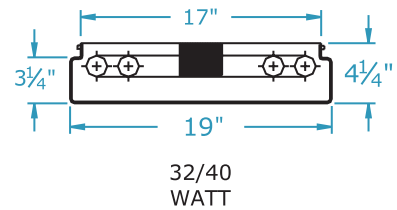

Cloud 9 Circline Series

2 LENS STYLES

Dimensions

Dimensions are subject to change.
Consult factory for verification.
All configurations/options may not be shown.

Cloud 9 Circline - Square

Cloud 9 Circline - Round

Ordering Information

Catalog #	No & Lamp Type	O/A Length	O/A Depth	Wt.
SQUARE CIRCLINE				
C9S-22	1-22W FC8T9	11 1/2"	3 1/4"	5
C9S-2232	1-22W FC8T9 & 1-32W FC12T9	14 1/2"	3 1/2"	71/4
C9S-3240	1-32W FC12T9 & 1-40W FC16T9	19 1/4"	4 1/4"	10
ROUND CIRCLINE				
C9R-22	1-22W FC8T9	11"	3"	4 1/4
C9R-2232	1-22W FC8T9 & 1-32W FC12T9	13 3/4"	3 1/4"	6 1/4
C9R-3240	1-32W FC12T9 & 1-40W FC16T9	19"	4 1/4"	8 3/4
SQUARE MUSHROOM				
C9SM-22	1-22W FC8T9	12 3/8"	3 5/8"	5
C9SM-2232	1-22W FC8T9 & 1-32W FC12T9	15 1/4"	3 3/4"	7 1/4
C9SM-3240	1-32W FC12T9 & 1-40W FC16T9	20 1/8"	4 3/8"	12
ROUND MUSHROOM				
C9RM-22	1-22W FC8T9	11"	3 3/8"	5
C9RM-2232	1-22W FC8T9 & 1-32W FC12T9	13 3/4"	3 3/4"	7