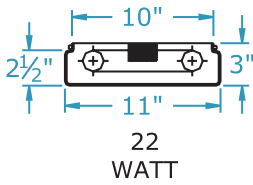

Ordering Information

Catalog #	No & Lamp Type	O/A Length	O/A Depth	Wt.
SQUARE CIRCLINE				
C9S-22	1-22W FC8T9	11 1/2"	3 1/4"	5
C9S-2232	1-22W FC8T9 & 1-32W FC12T9	14 1/2"	3 1/2"	71/4
C9S-3240	1-32W FC12T9 & 1-40W FC16T9	19 1/4"	4 1/4"	10
ROUND CIRCLINE				
C9R-22	1-22W FC8T9	11"	3"	4 1/4
C9R-2232	1-22W FC8T9 & 1-32W FC12T9	13 3/4"	3 1/4"	6 1/4
C9R-3240	1-32W FC12T9 & 1-40W FC16T9	19"	4 1/4"	8 3/4
SQUARE MUSHROOM				
C9SM-22	1-22W FC8T9	12 3/8"	3 5/8"	5
C9SM-2232	1-22W FC8T9 & 1-32W FC12T9	15 1/4"	3 3/4"	7 1/4
C9SM-3240	1-32W FC12T9 & 1-40W FC16T9	20 1/8"	4 3/8"	12
ROUND MUSHROOM				
C9RM-22	1-22W FC8T9	11"	3 3/8"	5
C9RM-2232	1-22W FC8T9 & 1-32W FC12T9	13 3/4"	3 3/4"	7