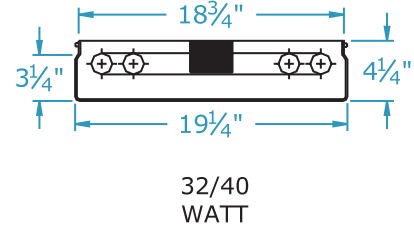

Cloud 9 Circline Series

2 LENS STYLES

Dimensions

Dimensions are subject to change.
Consult factory for verification.
All configurations/options may not be shown.

Cloud 9 Circline - Square

Cloud 9 Circline - Round

Ordering Information

Catalog #	No & Lamp Type	O/A Length	O/A Depth	Wt.
SQUARE CIRCLINE				
C9S-22	1-22W FC8T9	11 1/2"	3 1/4"	5
C9S-2232	1-22W FC8T9 & 1-32W FC12T9	14 1/2"	3 1/2"	71/4
C9S-3240	1-32W FC12T9 & 1-40W FC16T9	19 1/4"	4 1/4"	10
ROUND CIRCLINE				
C9R-22	1-22W FC8T9	11"	3"	4 1/4
C9R-2232	1-22W FC8T9 & 1-32W FC12T9	13 3/4"	3 1/4"	6 1/4
C9R-3240	1-32W FC12T9 & 1-40W FC16T9	19"	4 1/4"	8 3/4
SQUARE MUSHROOM				
C9SM-22	1-22W FC8T9	12 3/8"	3 5/8"	5
C9SM-2232	1-22W FC8T9 & 1-32W FC12T9	15 1/4"	3 3/4"	7 1/4
C9SM-3240	1-32W FC12T9 & 1-40W FC16T9	20 1/8"	4 3/8"	12
ROUND MUSHROOM				
C9RM-22	1-22W FC8T9	11"	3 3/8"	5
C9RM-2232	1-22W FC8T9 & 1-32W FC12T9	13 3/4"	3 3/4"	7