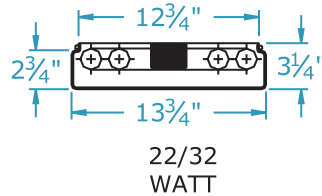

Cloud 9 Circline Series

2 LENS STYLES

Dimensions

Dimensions are subject to change.
Consult factory for verification.
All configurations/options may not be shown.

Cloud 9 Circline - Square

Cloud 9 Circline - Round

Ordering Information

Catalog #	No & Lamp Type	O/A Length	O/A Depth	Wt.
SQUARE CIRCLINE				
C9S-22	1-22W FC8T9	11 1/2"	3 1/4"	5
C9S-2232	1-22W FC8T9 & 1-32W FC12T9	14 1/2"	3 1/2"	71/4
C9S-3240	1-32W FC12T9 & 1-40W FC16T9	19 1/4"	4 1/4"	10
ROUND CIRCLINE				
C9R-22	1-22W FC8T9	11"	3"	4 1/4
C9R-2232	1-22W FC8T9 & 1-32W FC12T9	13 3/4"	3 1/4"	6 1/4
C9R-3240	1-32W FC12T9 & 1-40W FC16T9	19"	4 1/4"	8 3/4
SQUARE MUSHROOM				
C9SM-22	1-22W FC8T9	12 3/8"	3 5/8"	5
C9SM-2232	1-22W FC8T9 & 1-32W FC12T9	15 1/4"	3 3/4"	7 1/4
C9SM-3240	1-32W FC12T9 & 1-40W FC16T9	20 1/8"	4 3/8"	12
ROUND MUSHROOM				
C9RM-22	1-22W FC8T9	11"	3 3/8"	5
C9RM-2232	1-22W FC8T9 & 1-32W FC12T9	13 3/4"	3 3/4"	7