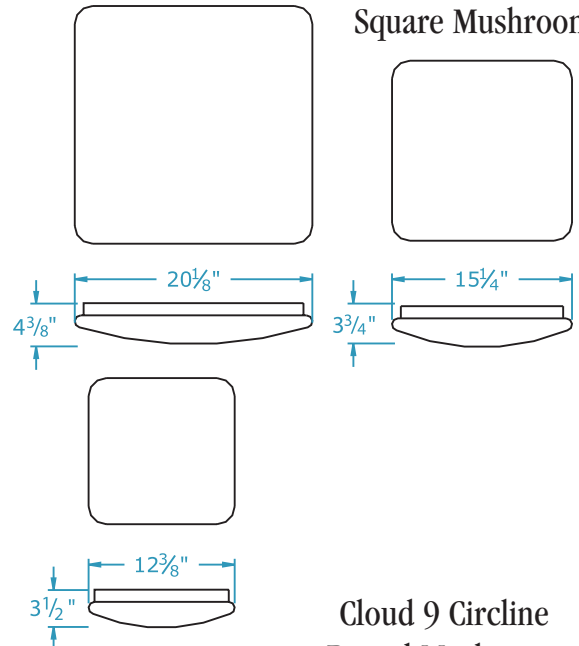

Cloud 9 Circline Square Mushroom