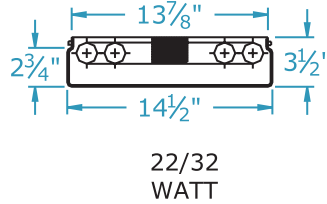

Cloud 9 Circline Series

2 LENS STYLES

Dimensions

Dimensions are subject to change.
Consult factory for verification.
All configurations/options may not be shown.

Cloud 9 Circline - Square

Cloud 9 Circline - Round

Ordering Information

Catalog #	No & Lamp Type	O/A Length	O/A Depth	Wt.
SQUARE CIRCLINE				
C9S-22	1-22W FC8T9	11 1/2"	3 1/4"	5
C9S-2232	1-22W FC8T9 & 1-32W FC12T9	14 1/2"	3 1/2"	71/4
C9S-3240	1-32W FC12T9 & 1-40W FC16T9	19 1/4"	4 1/4"	10
ROUND CIRCLINE				
C9R-22	1-22W FC8T9	11"	3"	4 1/4
C9R-2232	1-22W FC8T9 & 1-32W FC12T9	13 3/4"	3 1/4"	6 1/4
C9R-3240	1-32W FC12T9 & 1-40W FC16T9	19"	4 1/4"	8 3/4
SQUARE MUSHROOM				
C9SM-22	1-22W FC8T9	12 3/8"	3 5/8"	5
C9SM-2232	1-22W FC8T9 & 1-32W FC12T9	15 1/4"	3 3/4"	7 1/4
C9SM-3240	1-32W FC12T9 & 1-40W FC16T9	20 1/8"	4 3/8"	12
ROUND MUSHROOM				
C9RM-22	1-22W FC8T9	11"	3 3/8"	5
C9RM-2232	1-22W FC8T9 & 1-32W FC12T9	13 3/4"	3 3/4"	7