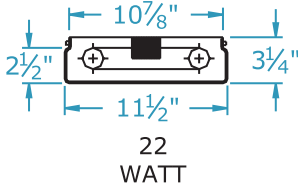

Cloud 9 Circline Series

2 LENS STYLES

Dimensions

Dimensions are subject to change.
Consult factory for verification.
All configurations/options may not be shown.

Cloud 9 Circline - Square

Cloud 9 Circline - Round

Ordering Information

Catalog #	No & Lamp Type	O/A Length	O/A Depth	Wt.
SQUARE CIRCLINE				
C9S-22	1-22W FC8T9	11 1/2"	3 1/4"	5
C9S-2232	1-22W FC8T9 & 1-32W FC12T9	14 1/2"	3 1/2"	71/4
C9S-3240	1-32W FC12T9 & 1-40W FC16T9	19 1/4"	4 1/4"	10
ROUND CIRCLINE				
C9R-22	1-22W FC8T9	11"	3"	4 1/4
C9R-2232	1-22W FC8T9 & 1-32W FC12T9	13 3/4"	3 1/4"	6 1/4
C9R-3240	1-32W FC12T9 & 1-40W FC16T9	19"	4 1/4"	8 3/4
SQUARE MUSHROOM				
C9SM-22	1-22W FC8T9	12 3/8"	3 5/8"	5
C9SM-2232	1-22W FC8T9 & 1-32W FC12T9	15 1/4"	3 3/4"	7 1/4
C9SM-3240	1-32W FC12T9 & 1-40W FC16T9	20 1/8"	4 3/8"	12
ROUND MUSHROOM				
C9RM-22	1-22W FC8T9	11"	3 3/8"	5
C9RM-2232	1-22W FC8T9 & 1-32W FC12T9	13 3/4"	3 3/4"	7