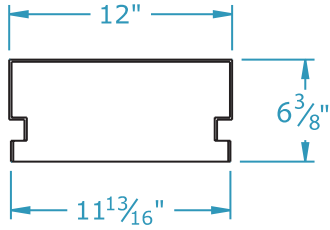

P1G8 Grid Troffer Series

1X4 8 CELL

Dimensions

Dimensions are subject to change.
Consult factory for verification.
All configurations/options may not be shown.

End View

Parabolic Louver

Ordering Information

Catalog #	No & Lamp Type	O/A Length	O/A Width	O/A Depth	Wt.
P1G8-3S232-1XV1	2-F32T8	48"	12"	6 3/8"	20 1/2

Available in special order 1 or 3 lamp.