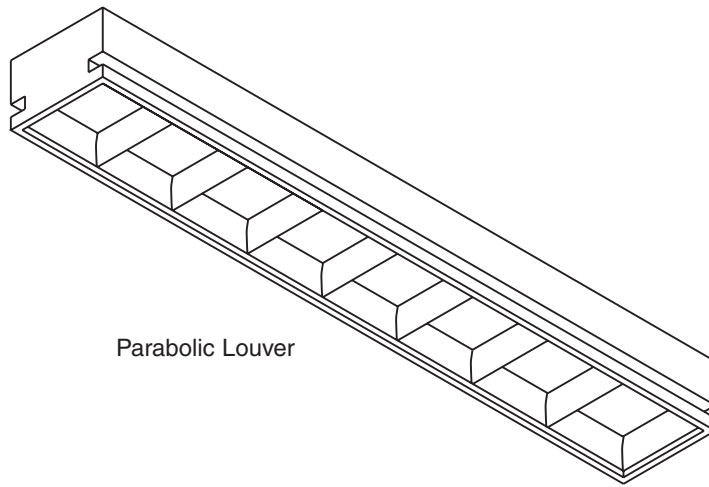

P1G8 Grid Troffer Series

1X4 8 CELL

Dimensions

Dimensions are subject to change.
Consult factory for verification.
All configurations/options may not be shown.

End View

Parabolic Louver

Ordering Information

Catalog #	No & Lamp Type	O/A Length	O/A Width	O/A Depth	Wt.
P1G8-3S232-1XV1	2-F32T8	48"	12"	6 3/8"	20 1/2

Available in special order 1 or 3 lamp.