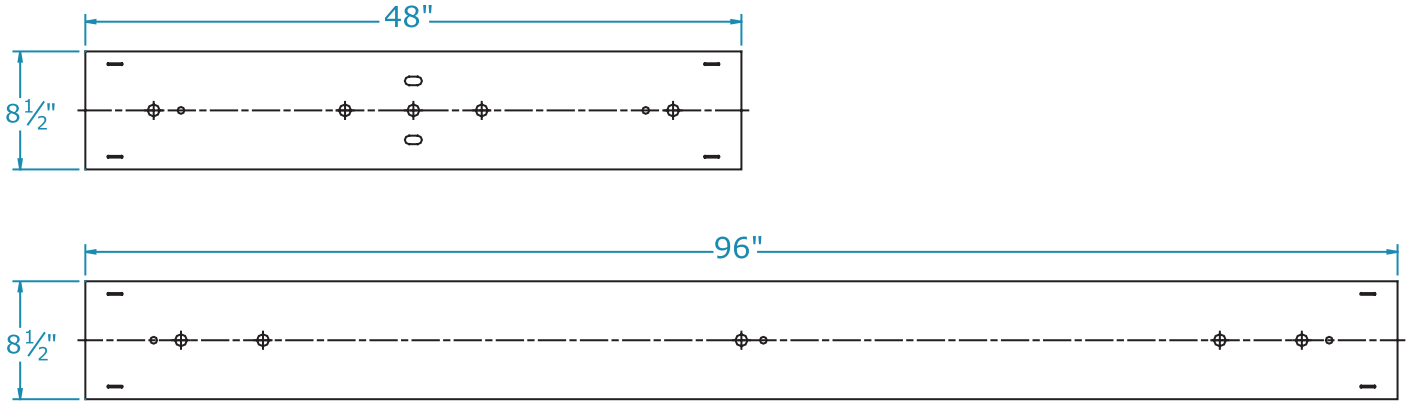

113/114 Series

3 & 4 LAMP 9" WIDE

Dimensions

Dimensions are subject to change.
Consult factory for verification.
All configurations/options may not be shown.

End View

Back View

Ordering Information

| Catalog # | No & Lamp Type | O/A Length | O/A Width | O/A Depth | Wt. |
|-----------------|----------------|------------|-----------|-----------|--------|
| 113-32 XV | 3-F32T8 | 48" | 9" | 4 1/16" | 13 1/4 |
| 114-32 XV | 4-F32T8 | 48" | 9" | 4 1/16" | 13 1/4 |
| 113-96 T8 XV | 3-F96T8 | 96" | 9" | 4 1/16" | 25 1/2 |
| 114-96 T8 XV | 4-F96T8 | 96" | 9" | 4 1/16" | 25 1/2 |
| 114-96 T8 HO XV | 4-F96T8 HO | 96" | 9" | 4 1/16" | 29 1/4 |
| 1T8-32-8 XV | 8-F32T8 | 96" | 9" | 4 1/16" | 26 1/2 |