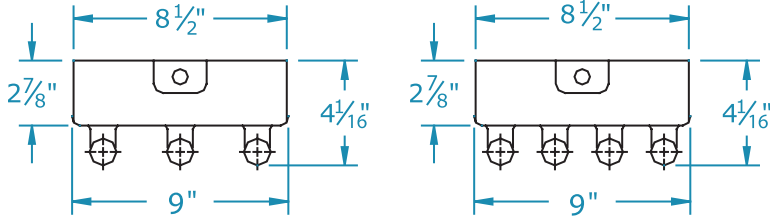

113/114 Series

3 & 4 LAMP 9" WIDE

Dimensions

Dimensions are subject to change.
Consult factory for verification.
All configurations/options may not be shown.

End View

Back View

Ordering Information

| Catalog # | No & Lamp Type | O/A Length | O/A Width | O/A Depth | Wt. |
|-----------------|----------------|------------|-----------|-----------|--------|
| 113-32 XV | 3-F32T8 | 48" | 9" | 4 1/16" | 13 1/4 |
| 114-32 XV | 4-F32T8 | 48" | 9" | 4 1/16" | 13 1/4 |
| 113-96 T8 XV | 3-F96T8 | 96" | 9" | 4 1/16" | 25 1/2 |
| 114-96 T8 XV | 4-F96T8 | 96" | 9" | 4 1/16" | 25 1/2 |
| 114-96 T8 HO XV | 4-F96T8 HO | 96" | 9" | 4 1/16" | 29 1/4 |
| 1T8-32-8 XV | 8-F32T8 | 96" | 9" | 4 1/16" | 26 1/2 |