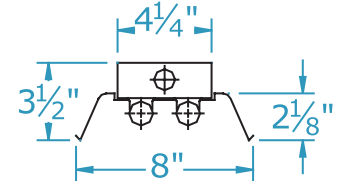

100 Series

SLIMLINE/HO SHALLOW OPEN CHANNELS 1 & 2 LAMP

Dimensions

Dimensions are subject to change.
Consult factory for verification.
All configurations/options may not be shown.

End View

Back View

Asymmetrical Reflector

Symmetrical Reflector

END USED AS CONTINUOUS ROW COUPLING

Ordering Information

Catalog #	No & Lamp Type	O/A Length	O/A Width	O/A Depth	Wt.
101-96 T8 XV	1-F96T8	96"	4 5/8"	3 3/8"	12 1/4
102-96 T8 XV	2-F96T8	96"	4 5/8"	3 3/8"	12 1/4
1T2-96-16 T8 XV#	2-F96T8	192"	4 5/8"	3 3/8"	20 1/2
102-96 T8 HO XV	2-F96T8 HO	96"	4 5/8"	3 3/8"	14

Consult factory for 4 ft , 5 ft and 6 ft, one or two lamp configurations.

Tandem fixture