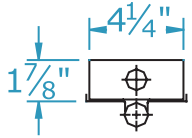

100 Series

SLIMLINE/HO SHALLOW OPEN CHANNELS 1 & 2 LAMP

Dimensions

Dimensions are subject to change.
Consult factory for verification.
All configurations/options may not be shown.

End View

Back View

Asymmetrical Reflector

Symmetrical Reflector

END USED AS CONTINUOUS ROW COUPLING

Ordering Information

Catalog #	No & Lamp Type	O/A Length	O/A Width	O/A Depth	Wt.
101-96 T8 XV	1-F96T8	96"	4 5/8"	3 3/8"	12 1/4
102-96 T8 XV	2-F96T8	96"	4 5/8"	3 3/8"	12 1/4
1T2-96-16 T8 XV#	2-F96T8	192"	4 5/8"	3 3/8"	20 1/2
102-96 T8 HO XV	2-F96T8 HO	96"	4 5/8"	3 3/8"	14

Consult factory for 4 ft , 5 ft and 6 ft, one or two lamp configurations.

Tandem fixture