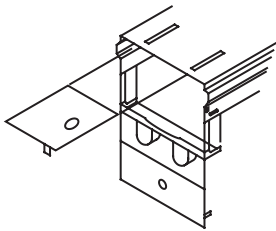

100 Series

SLIMLINE/HO SHALLOW OPEN CHANNELS 1 & 2 LAMP

Dimensions

Dimensions are subject to change.
Consult factory for verification.
All configurations/options may not be shown.

End View

Back View

Asymmetrical Reflector

Symmetrical Reflector

END USED AS CONTINUOUS ROW COUPLING

Ordering Information

Catalog #	No & Lamp Type	O/A Length	O/A Width	O/A Depth	Wt.
101-96 T8 XV	1-F96T8	96"	4 5/8"	3 3/8"	12 1/4
102-96 T8 XV	2-F96T8	96"	4 5/8"	3 3/8"	12 1/4
1T2-96-16 T8 XV#	2-F96T8	192"	4 5/8"	3 3/8"	20 1/2
102-96 T8 HO XV	2-F96T8 HO	96"	4 5/8"	3 3/8"	14

Consult factory for 4 ft , 5 ft and 6 ft, one or two lamp configurations.

Tandem fixture