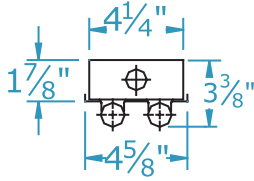

100 Series

SLIMLINE/HO SHALLOW OPEN CHANNELS 1 & 2 LAMP

Dimensions

Dimensions are subject to change.
Consult factory for verification.
All configurations/options may not be shown.

End View

Back View

Asymmetrical Reflector

Symmetrical Reflector

END USED AS CONTINUOUS ROW COUPLING

Ordering Information

Catalog #	No & Lamp Type	O/A Length	O/A Width	O/A Depth	Wt.
101-96 T8 XV	1-F96T8	96"	4 5/8"	3 3/8"	12 1/4
102-96 T8 XV	2-F96T8	96"	4 5/8"	3 3/8"	12 1/4
1T2-96-16 T8 XV#	2-F96T8	192"	4 5/8"	3 3/8"	20 1/2
102-96 T8 HO XV	2-F96T8 HO	96"	4 5/8"	3 3/8"	14

Consult factory for 4 ft , 5 ft and 6 ft, one or two lamp configurations.

Tandem fixture