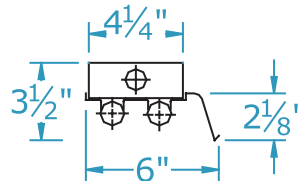

100 Series

SLIMLINE/HO SHALLOW OPEN CHANNELS 1 & 2 LAMP

Dimensions

Dimensions are subject to change.
Consult factory for verification.
All configurations/options may not be shown.

End View

Back View

Asymmetrical Reflector

Symmetrical Reflector

END USED AS CONTINUOUS ROW COUPLING

Ordering Information

Catalog #	No & Lamp Type	O/A Length	O/A Width	O/A Depth	Wt.
101-96 T8 XV	1-F96T8	96"	4 5/8"	3 3/8"	12 1/4
102-96 T8 XV	2-F96T8	96"	4 5/8"	3 3/8"	12 1/4
1T2-96-16 T8 XV#	2-F96T8	192"	4 5/8"	3 3/8"	20 1/2
102-96 T8 HO XV	2-F96T8 HO	96"	4 5/8"	3 3/8"	14

Consult factory for 4 ft , 5 ft and 6 ft, one or two lamp configurations.

Tandem fixture