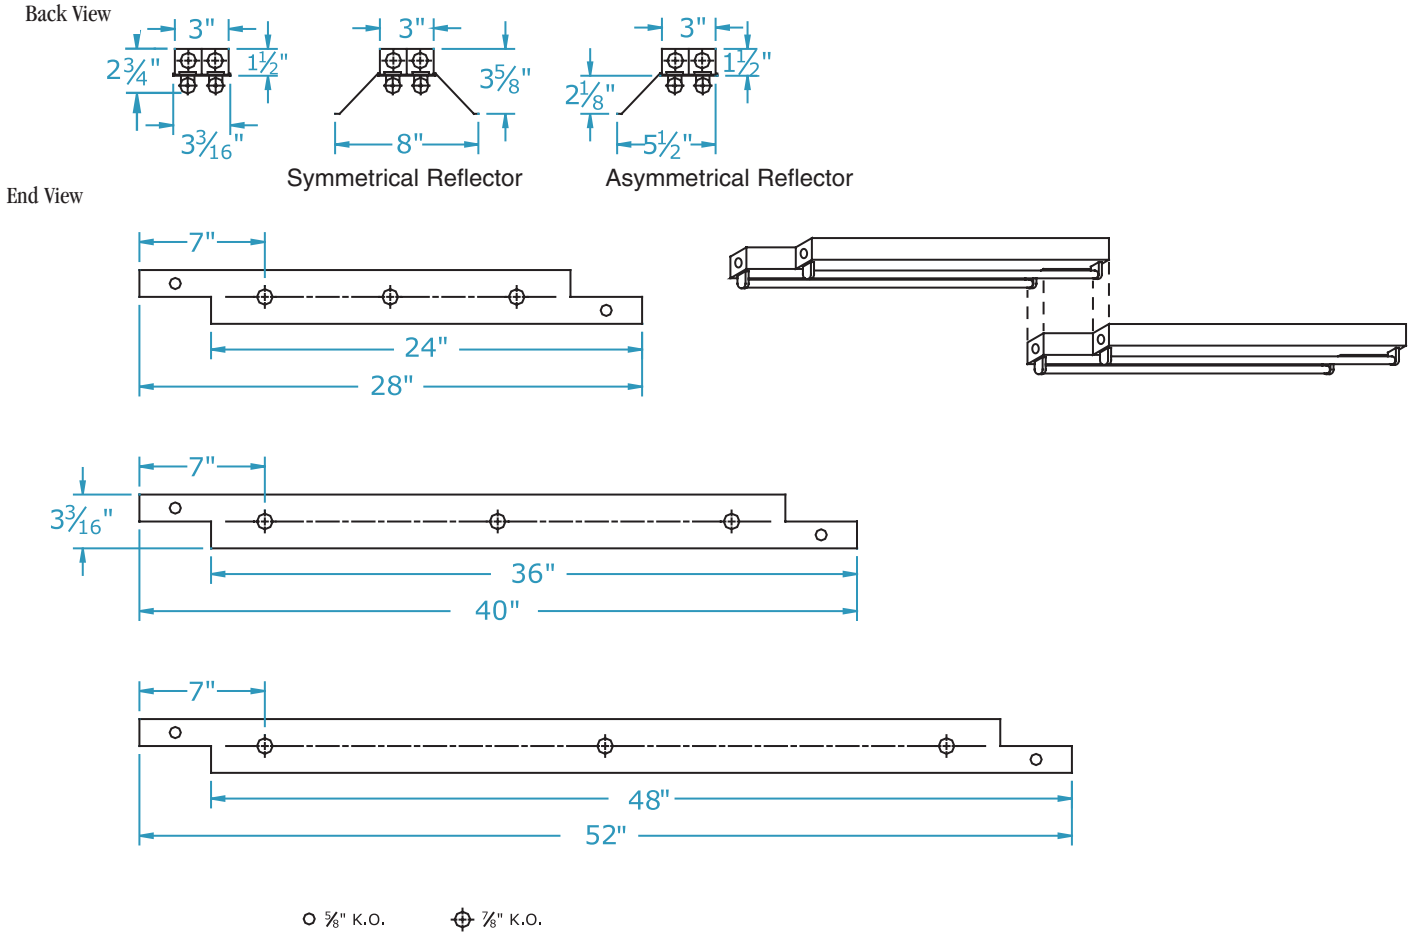

# Staggered Strip Series

2' 3', 4', & 5' 2 LAMP 4" OFFSET

## Dimensions

Dimensions are subject to change.  
Consult factory for verification.  
All configurations/options may not be shown.

## Ordering Information

Catalog #	No & Lamp Type	O/A Length	O/A Width	O/A Depth	Wt.
ST-217 XV	2-F17T8	28"	3 3/16"	2 3/4"	4 1/2
ST-225 XV	2-F25T8	40"	3 3/16"	2 3/4"	5 3/4
ST-232 XV	2-F32T8	52"	3 3/16"	2 3/4"	6 3/4
ST-240 T8 XV	2-F40T8	64"	3 3/16"	2 3/4"	8
ST-T4-25-6 XV#	4-F25T8	76"	3 3/16"	2 3/4"	10 1/4
ST-T4-32-8 XV#	4-F32T8	100"	3 3/16"	2 3/4"	12 1/4