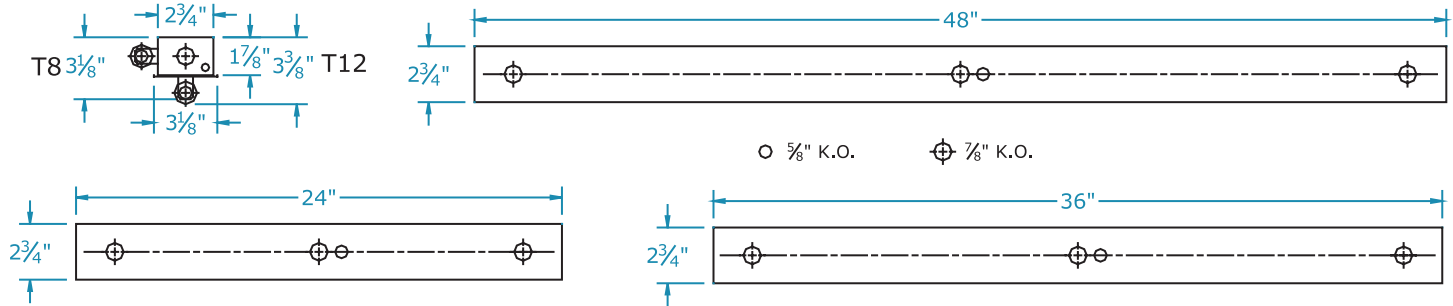

RA/SM Series

RIGHT ANGLE, SIDEMOUNT STANDARD BODY

Dimensions

Dimensions are subject to change.
Consult factory for verification.
All configurations/options may not be shown.

Series RA

End View

Back View

Series SM T8

Ordering Information

Catalog #	No & Lamp Type	O/A Length	O/A Width	O/A Depth	Wt.
Magnetic					
SM-114 TS	1-F14T12	15"	4 1/2"	1 7/8"	3
SM-115 TS	1-F15T12	18"	4 1/2"	1 7/8"	3 1/4
SM-120 TS	1-F20T12	24"	4 1/2"	1 7/8"	3 3/4
SM-130 RS	1-F30T12	36"	4 1/2"	1 7/8"	4 1/2
Electronic					
SM-117 XV	1-F17T8	24"	4 1/4"	1 7/8"	3 3/4
SM-125 XV	1-F25T8	36"	4 1/4"	1 7/8"	4 1/2
SM-132 XV	1-F32T8	48"	4 1/4"	1 7/8"	5 1/2

For Right angle configurations, substitute RA for SM at the beginning of the catalog number

Catalog #	No & Lamp Type	O/A Length	O/A Width		O/A Depth		Wt.
			SM	RA	SM	RA	
Magnetic							
SM-214 HPF	2-F14T12	15"	5 15/16"	4 1/2"	1 7/8"	3 3/8"	5 1/4
SM-215 TS	2-F15T12	18"	5 15/16"	4 1/2"	1 7/8"	3 3/8"	4 1/4
SM-220 TS	2-F20T12	24"	5 15/16"	4 1/2"	1 7/8"	3 3/8"	4 3/4
SM-230 RS	2-F30T12	36"	5 15/16"	4 1/2"	1 7/8"	3 3/8"	6 1/2
Electronic							
SM-217 XV	2-F17T8	24"	5 7/16"	4 1/4"	1 7/8"	3 1/8"	3 3/4
SM-225 XV	2-F25T8	36"	5 7/16"	4 1/4"	1 7/8"	3 1/8"	4 1/2
SM-232 XV	2-F32T8	48"	5 7/16"	4 1/4"	1 7/8"	3 1/8"	5 1/2