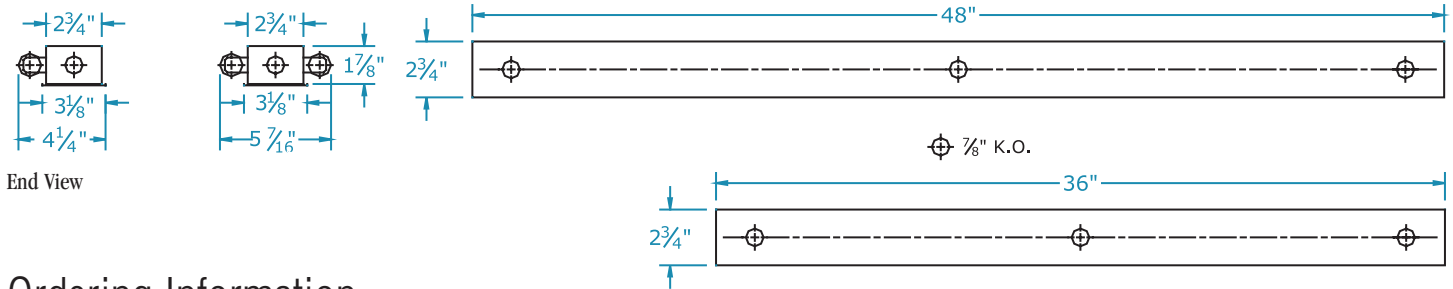

RA/SM Series

RIGHT ANGLE, SIDEMOUNT STANDARD BODY

Dimensions

Dimensions are subject to change.
Consult factory for verification.
All configurations/options may not be shown.

Series RA

End View

Back View

Series SM T8

Ordering Information

Catalog #	No & Lamp Type	O/A Length	O/A Width	O/A Depth	Wt.
Magnetic					
SM-114 TS	1-F14T12	15"	4 1/2"	1 7/8"	3
SM-115 TS	1-F15T12	18"	4 1/2"	1 7/8"	3 1/4
SM-120 TS	1-F20T12	24"	4 1/2"	1 7/8"	3 3/4
SM-130 RS	1-F30T12	36"	4 1/2"	1 7/8"	4 1/2
Electronic					
SM-117 XV	1-F17T8	24"	4 1/4"	1 7/8"	3 3/4
SM-125 XV	1-F25T8	36"	4 1/4"	1 7/8"	4 1/2
SM-132 XV	1-F32T8	48"	4 1/4"	1 7/8"	5 1/2

For Right angle configurations, substitute RA for SM at the beginning of the catalog number

Catalog #	No & Lamp Type	O/A Length	O/A Width		O/A Depth		Wt.
			SM	RA	SM	RA	
Magnetic							
SM-214 HPF	2-F14T12	15"	5 15/16"	4 1/2"	1 7/8"	3 3/8"	5 1/4
SM-215 TS	2-F15T12	18"	5 15/16"	4 1/2"	1 7/8"	3 3/8"	4 1/4
SM-220 TS	2-F20T12	24"	5 15/16"	4 1/2"	1 7/8"	3 3/8"	4 3/4
SM-230 RS	2-F30T12	36"	5 15/16"	4 1/2"	1 7/8"	3 3/8"	6 1/2
Electronic							
SM-217 XV	2-F17T8	24"	5 7/16"	4 1/4"	1 7/8"	3 1/8"	3 3/4
SM-225 XV	2-F25T8	36"	5 7/16"	4 1/4"	1 7/8"	3 1/8"	4 1/2
SM-232 XV	2-F32T8	48"	5 7/16"	4 1/4"	1 7/8"	3 1/8"	5 1/2