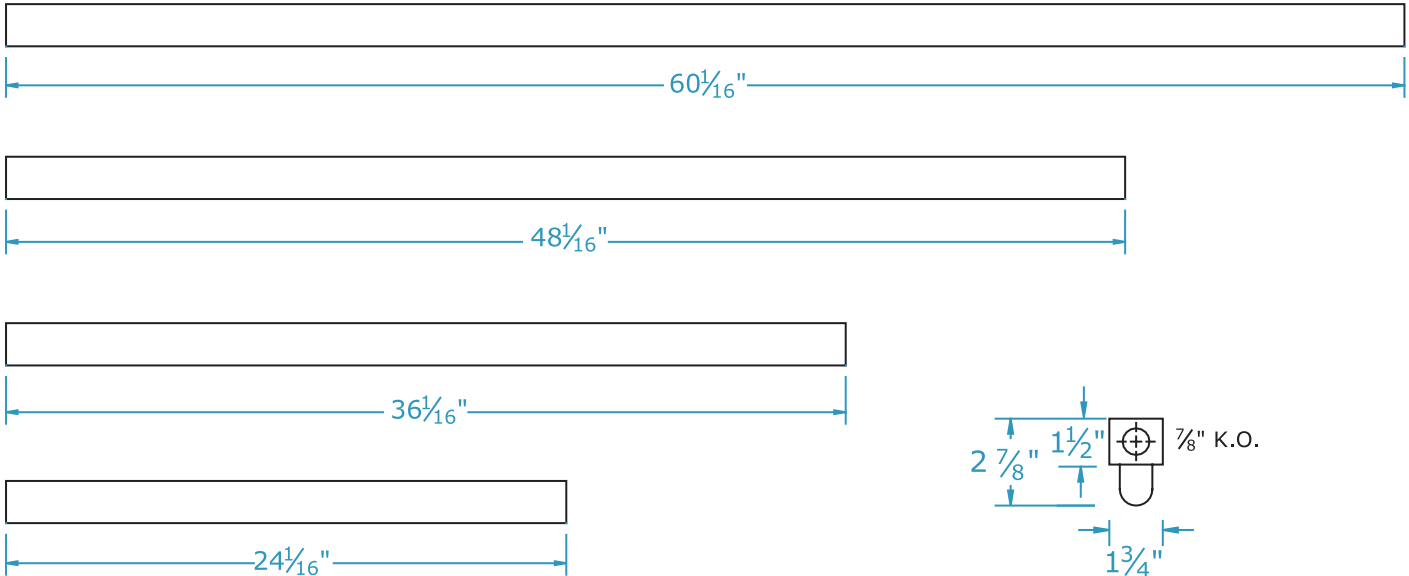

Ultra Light T8 Series

OPEN STRIP

Dimensions

Dimensions are subject to change.
Consult factory for verification.
All configurations/options may not be shown.

Ordering Information

Catalog #	No & Lamp Type	O/A Length	O/A Width	O/A Depth	Wt.
UV-117 T8 XV	1-F17T8	24 1/16"	1 3/4"	2 7/8"	2 3/4
UV-125 T8 XV	1-F25T8	36 1/16"	1 3/4"	2 7/8"	3 1/2
UV-132 T8 XV	1-F32T8	48 1/16"	1 3/4"	2 7/8"	4 1/4
UV-140 T8 XV	1-F40T8	60 1/16"	1 3/4"	2 7/8"	5 1/4
UV-T2-25-6 T8 XV	2-F25T8	72 1/8"	1 3/4"	2 7/8"	6 1/4
UV-T2-32-8 T8 XV	2-F32T8	96 1/8"	1 3/4"	2 7/8"	7 3/4

XV = Multi-volt