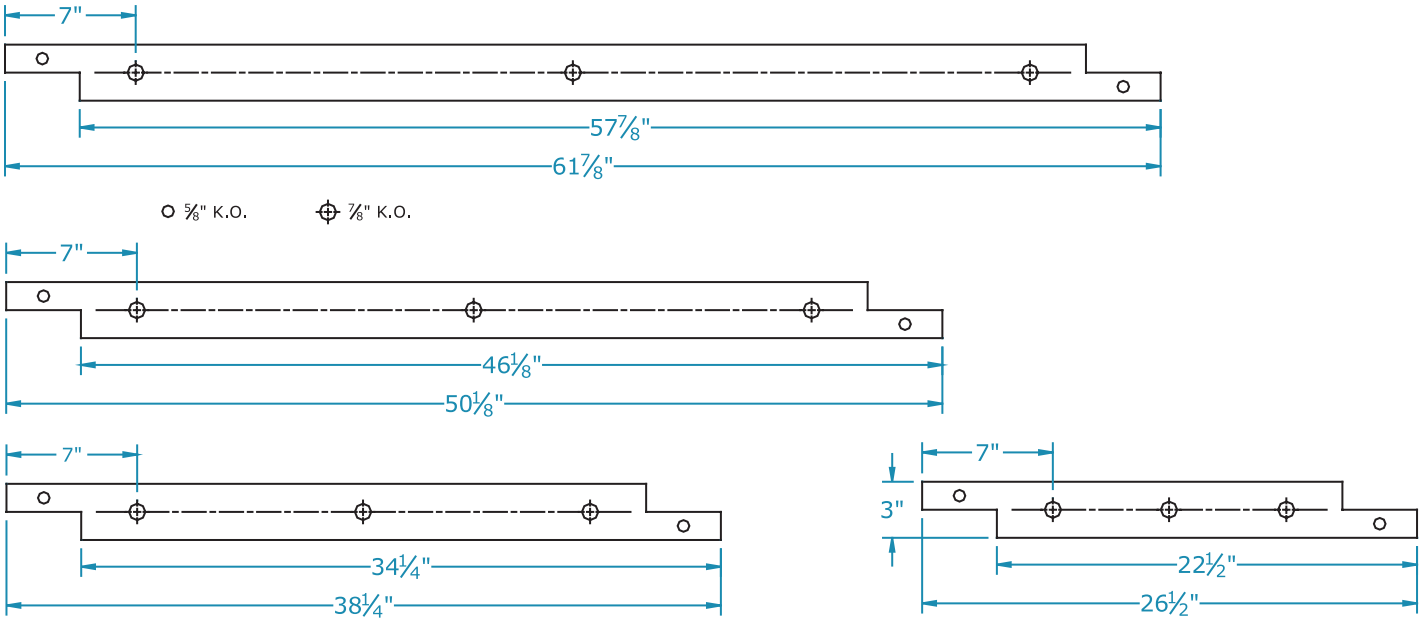

Staggered Strip T5 Series

2 LAMP, 4" OFFSET

Dimensions

Dimensions are subject to change.
Consult factory for verification.
All configurations/options may not be shown.

Back View

End View

Ordering Information

Catalog #	No & Lamp Type	O/A Length	O/A Width	O/A Depth	Wt.
ST-214 T5 XV	2-F14T5	26 1/2"	3 3/16"	2 1/2"	3 1/4
ST-221 T5 XV	2-F21T5	38 1/4"	3 3/16"	2 1/2"	4 1/4
ST-228 T5 XV	2-F28T5	50 1/8"	3 3/16"	2 1/2"	5 3/4
ST-224 T5 HO XV	2-F24T5 HO	26 1/2"	3 3/16"	2 1/2"	3 1/2
ST-239 T5 HO XV	2-F39T5 HO	38 1/4"	3 3/16"	2 1/2"	5
ST-254 T5 HO XV	2-F54T5 HO	50 1/8"	3 3/16"	2 1/2"	6