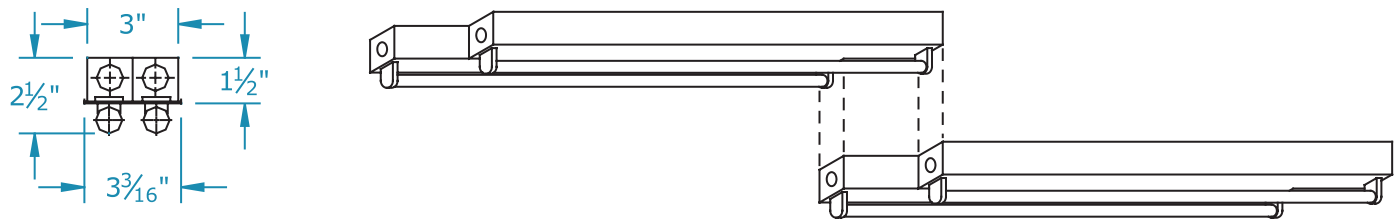

Staggered Strip T5 Series

2 LAMP, 4" OFFSET

Dimensions

Dimensions are subject to change.
Consult factory for verification.
All configurations/options may not be shown.

Back View

End View

Ordering Information

Catalog #	No & Lamp Type	O/A Length	O/A Width	O/A Depth	Wt.
ST-214 T5 XV	2-F14T5	26 1/2"	3 3/16"	2 1/2"	3 1/4
ST-221 T5 XV	2-F21T5	38 1/4"	3 3/16"	2 1/2"	4 1/4
ST-228 T5 XV	2-F28T5	50 1/8"	3 3/16"	2 1/2"	5 3/4
ST-224 T5 HO XV	2-F24T5 HO	26 1/2"	3 3/16"	2 1/2"	3 1/2
ST-239 T5 HO XV	2-F39T5 HO	38 1/4"	3 3/16"	2 1/2"	5
ST-254 T5 HO XV	2-F54T5 HO	50 1/8"	3 3/16"	2 1/2"	6