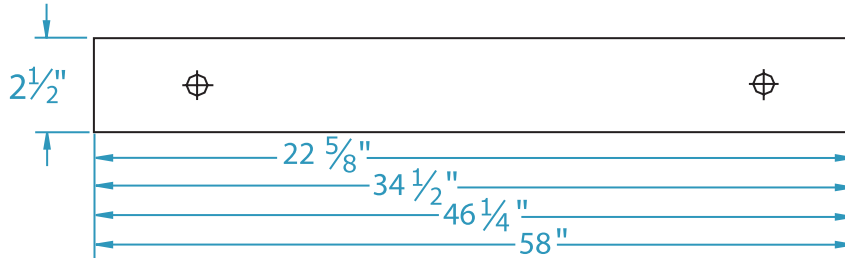

2U T5 Series

2 LAMP

Dimensions

Dimensions are subject to change.
Consult factory for verification.
All configurations/options may not be shown.

End View

Back View

Ordering Information

Catalog #	No & Lamp Type	O/A Length	O/A Width	O/A Depth	Wt.
2U-14 T5 XV	2-F14T5	22 5/8"	2 5/8"	2 3/8"	3
2U-21 T5 XV	2-F21T5	34 1/2"	2 5/8"	2 3/8"	4 1/4
2U-24 T5 H0 XV	2-F24T5	22 5/8"	2 5/8"	2 3/8"	3
2U-39 T5 H0 XV	2-F39T5	34 1/2"	2 5/8"	2 3/8"	4 1/4