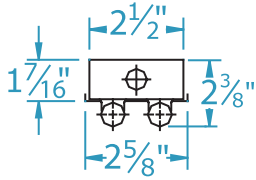

2U T5 Series

2 LAMP

Dimensions

Dimensions are subject to change.
Consult factory for verification.
All configurations/options may not be shown.

End View

Back View

Ordering Information

Catalog #	No & Lamp Type	O/A Length	O/A Width	O/A Depth	Wt.
2U-14 T5 XV	2-F14T5	22 5/8"	2 5/8"	2 3/8"	3
2U-21 T5 XV	2-F21T5	34 1/2"	2 5/8"	2 3/8"	4 1/4
2U-24 T5 H0 XV	2-F24T5	22 5/8"	2 5/8"	2 3/8"	3
2U-39 T5 H0 XV	2-F39T5	34 1/2"	2 5/8"	2 3/8"	4 1/4