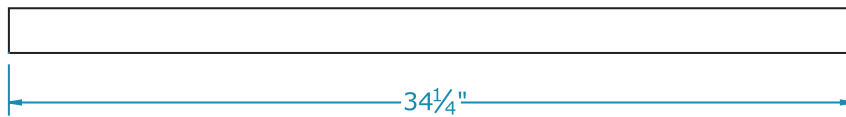

Ultra Light T5 HO Series

SIDEMOUNT, RIGHT ANGLE AND OPEN STRIP

Dimensions

Dimensions are subject to change.
Consult factory for verification.
All configurations/options may not be shown.

Back View

End View

Ordering Information

Catalog #	No & Lamp Type	O/A Length	O/A Width	O/A Depth	Wt.
Open strip					
UV-124 T5 HO XV	1-F24T5	22 7/16"	1 13/16"	2 9/16"	3
UV-139 T5 HO XV	1-F39T5	34 1/4"	1 13/16"	2 9/16"	3 3/4
UV-154 T5 HO XV	1-F54T5	46 1/16"	1 13/16"	2 9/16"	4 1/2
UV-180 T5 HO XV	1-F80T5	57 7/8"	1 13/16"	2 9/16"	5 1/4
Right angle strip					
UVR-224 T5 HO XV	2-F24T5	22 7/16"	2 9/16"	2 9/16"	3
UVR-239 T5 HO XV	2-F39T5	34 1/4"	2 9/16"	2 9/16"	3 3/4
UVR-254 T5 HO XV	2-F54T5	46 1/16"	2 9/16"	2 9/16"	4 1/2
UVR-280 T5 HO XV	2-F80T5	57 7/8"	2 9/16"	2 9/16"	5 1/4
Sidemount strip					
UVS-224 T5 HO XV	2-F24T5	22 7/16"	3 1/2"	1 9/16"	3
UVS-239 T5 HO XV	2-F39T5	34 1/4"	3 1/2"	1 9/16"	3 3/4
UVS-254 T5 HO XV	2-F54T5	46 1/16"	3 1/2"	1 9/16"	4 1/2
UVS-280 T5 HO XV	2-F80T5	57 7/8"	3 1/2"	1 9/16"	5 1/4