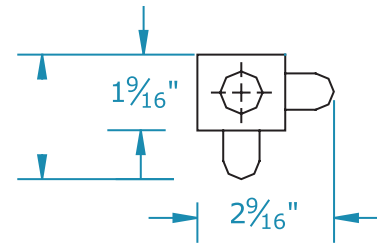

Ultra Light T5 HO Series

SIDEMOUNT, RIGHT ANGLE AND OPEN STRIP

Dimensions

Dimensions are subject to change.
Consult factory for verification.
All configurations/options may not be shown.

Back View

End View

Ordering Information

Catalog #	No & Lamp Type	O/A Length	O/A Width	O/A Depth	Wt.
Open strip					
UV-124 T5 HO XV	1-F24T5	22 7/16"	1 13/16"	2 9/16"	3
UV-139 T5 HO XV	1-F39T5	34 1/4"	1 13/16"	2 9/16"	3 3/4
UV-154 T5 HO XV	1-F54T5	46 1/16"	1 13/16"	2 9/16"	4 1/2
UV-180 T5 HO XV	1-F80T5	57 7/8"	1 13/16"	2 9/16"	5 1/4
Right angle strip					
UVR-224 T5 HO XV	2-F24T5	22 7/16"	2 9/16"	2 9/16"	3
UVR-239 T5 HO XV	2-F39T5	34 1/4"	2 9/16"	2 9/16"	3 3/4
UVR-254 T5 HO XV	2-F54T5	46 1/16"	2 9/16"	2 9/16"	4 1/2
UVR-280 T5 HO XV	2-F80T5	57 7/8"	2 9/16"	2 9/16"	5 1/4
Sidemount strip					
UVS-224 T5 HO XV	2-F24T5	22 7/16"	3 1/2"	1 9/16"	3
UVS-239 T5 HO XV	2-F39T5	34 1/4"	3 1/2"	1 9/16"	3 3/4
UVS-254 T5 HO XV	2-F54T5	46 1/16"	3 1/2"	1 9/16"	4 1/2
UVS-280 T5 HO XV	2-F80T5	57 7/8"	3 1/2"	1 9/16"	5 1/4

XV= Multi-volt

Consult factory for 1 lamp sidemount, 3 lamp and tandem configurations.