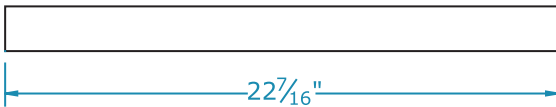

Ultra Light T5 HO Series

SIDEMOUNT, RIGHT ANGLE AND OPEN STRIP

Dimensions

Dimensions are subject to change.
Consult factory for verification.
All configurations/options may not be shown.

Back View

End View

Ordering Information

Catalog #	No & Lamp Type	O/A Length	O/A Width	O/A Depth	Wt.
Open strip					
UV-124 T5 HO XV	1-F24T5	22 7/16"	1 13/16"	2 9/16"	3
UV-139 T5 HO XV	1-F39T5	34 1/4"	1 13/16"	2 9/16"	3 3/4
UV-154 T5 HO XV	1-F54T5	46 1/16"	1 13/16"	2 9/16"	4 1/2
UV-180 T5 HO XV	1-F80T5	57 7/8"	1 13/16"	2 9/16"	5 1/4
Right angle strip					
UVR-224 T5 HO XV	2-F24T5	22 7/16"	2 9/16"	2 9/16"	3
UVR-239 T5 HO XV	2-F39T5	34 1/4"	2 9/16"	2 9/16"	3 3/4
UVR-254 T5 HO XV	2-F54T5	46 1/16"	2 9/16"	2 9/16"	4 1/2
UVR-280 T5 HO XV	2-F80T5	57 7/8"	2 9/16"	2 9/16"	5 1/4
Sidemount strip					
UVS-224 T5 HO XV	2-F24T5	22 7/16"	3 1/2"	1 9/16"	3
UVS-239 T5 HO XV	2-F39T5	34 1/4"	3 1/2"	1 9/16"	3 3/4
UVS-254 T5 HO XV	2-F54T5	46 1/16"	3 1/2"	1 9/16"	4 1/2
UVS-280 T5 HO XV	2-F80T5	57 7/8"	3 1/2"	1 9/16"	5 1/4