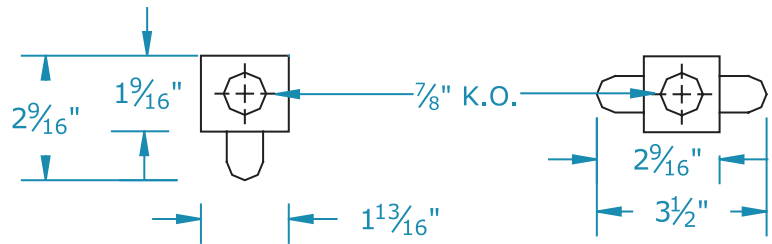

Ultra Light T5 HO Series

SIDEMOUNT, RIGHT ANGLE AND OPEN STRIP

Dimensions

Dimensions are subject to change.
Consult factory for verification.
All configurations/options may not be shown.

Back View

End View

Ordering Information

Catalog #	No & Lamp Type	O/A Length	O/A Width	O/A Depth	Wt.
Open strip					
UV-124 T5 HO XV	1-F24T5	22 7/16"	1 13/16"	2 9/16"	3
UV-139 T5 HO XV	1-F39T5	34 1/4"	1 13/16"	2 9/16"	3 3/4
UV-154 T5 HO XV	1-F54T5	46 1/16"	1 13/16"	2 9/16"	4 1/2
UV-180 T5 HO XV	1-F80T5	57 7/8"	1 13/16"	2 9/16"	5 1/4
Right angle strip					
UVR-224 T5 HO XV	2-F24T5	22 7/16"	2 9/16"	2 9/16"	3
UVR-239 T5 HO XV	2-F39T5	34 1/4"	2 9/16"	2 9/16"	3 3/4
UVR-254 T5 HO XV	2-F54T5	46 1/16"	2 9/16"	2 9/16"	4 1/2
UVR-280 T5 HO XV	2-F80T5	57 7/8"	2 9/16"	2 9/16"	5 1/4
Sidemount strip					
UVS-224 T5 HO XV	2-F24T5	22 7/16"	3 1/2"	1 9/16"	3
UVS-239 T5 HO XV	2-F39T5	34 1/4"	3 1/2"	1 9/16"	3 3/4
UVS-254 T5 HO XV	2-F54T5	46 1/16"	3 1/2"	1 9/16"	4 1/2
UVS-280 T5 HO XV	2-F80T5	57 7/8"	3 1/2"	1 9/16"	5 1/4

XV= Multi-volt

Consult factory for 1 lamp sidemount, 3 lamp and tandem configurations.