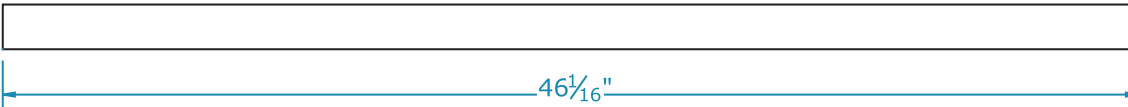

Ultra Light T5 HO Series

SIDEMOUNT, RIGHT ANGLE AND OPEN STRIP

Dimensions

Dimensions are subject to change.
Consult factory for verification.
All configurations/options may not be shown.

Back View

End View

Ordering Information

Catalog #	No & Lamp Type	O/A Length	O/A Width	O/A Depth	Wt.
Open strip					
UV-124 T5 HO XV	1-F24T5	22 7/16"	1 13/16"	2 9/16"	3
UV-139 T5 HO XV	1-F39T5	34 1/4"	1 13/16"	2 9/16"	3 3/4
UV-154 T5 HO XV	1-F54T5	46 1/16"	1 13/16"	2 9/16"	4 1/2
UV-180 T5 HO XV	1-F80T5	57 7/8"	1 13/16"	2 9/16"	5 1/4
Right angle strip					
UVR-224 T5 HO XV	2-F24T5	22 7/16"	2 9/16"	2 9/16"	3
UVR-239 T5 HO XV	2-F39T5	34 1/4"	2 9/16"	2 9/16"	3 3/4
UVR-254 T5 HO XV	2-F54T5	46 1/16"	2 9/16"	2 9/16"	4 1/2
UVR-280 T5 HO XV	2-F80T5	57 7/8"	2 9/16"	2 9/16"	5 1/4
Sidemount strip					
UVS-224 T5 HO XV	2-F24T5	22 7/16"	3 1/2"	1 9/16"	3
UVS-239 T5 HO XV	2-F39T5	34 1/4"	3 1/2"	1 9/16"	3 3/4
UVS-254 T5 HO XV	2-F54T5	46 1/16"	3 1/2"	1 9/16"	4 1/2
UVS-280 T5 HO XV	2-F80T5	57 7/8"	3 1/2"	1 9/16"	5 1/4