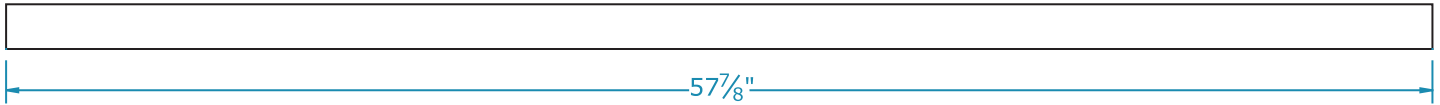

Ultra Light T5 Series

SIDEMOUNT, RIGHT ANGLE OR OPEN STRIP

Dimensions are subject to change.
Consult factory for verification.
All configurations/options may not be shown.

Dimensions

Back View

End View

Ordering Information

Catalog #	No & Lamp Type	O/A Length	O/A Width	O/A Depth	Wt.
Open strip					
UV-114 T5 XV	1-F14T5	22 7/16"	1 13/16"	2 9/16"	2 1/2
UV-121 T5 XV	1-F21T5	34 1/4"	1 13/16"	2 9/16"	3 1/2
UV-128 T5 XV	1-F28T5	46 1/16"	1 13/16"	2 9/16"	4
UV-135 T5 XV	1-F35T5	57 7/8"	1 13/16"	2 9/16"	5
Right angle strip					
UVR-214 T5 XV	2-F14T5	22 7/16"	2 9/16"	2 9/16"	2 1/2
UVR-221 T5 XV	2-F21T5	34 1/4"	2 9/16"	2 9/16"	3 1/2
UVR-228 T5 XV	2-F28T5	46 1/16"	2 9/16"	2 9/16"	4
UVR-235 T5 XV	2-F35T5	57 7/8"	2 9/16"	2 9/16"	5
Sidemount strip					
UVS-214 T5 XV	2-F14T5	22 7/16"	3 1/2"	1 9/16"	2 1/2
UVS-221 T5 XV	2-F21T5	34 1/4"	3 1/2"	1 9/16"	3 1/2
UVS-228 T5 XV	2-F28T5	46 1/16"	3 1/2"	1 9/16"	4
UVS-235 T5 XV	2-F35T5	57 7/8"	3 1/2"	1 9/16"	5