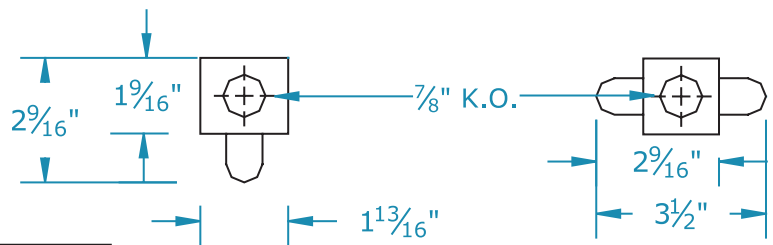

Ultra Light T5 Series

SIDEMOUNT, RIGHT ANGLE OR OPEN STRIP

Dimensions are subject to change.
Consult factory for verification.
All configurations/options may not be shown.

Dimensions

Back View

End View

Ordering Information

Catalog #	No & Lamp Type	O/A Length	O/A Width	O/A Depth	Wt.
Open strip					
UV-114 T5 XV	1-F14T5	22 7/16"	1 13/16"	2 9/16"	2 1/2
UV-121 T5 XV	1-F21T5	34 1/4"	1 13/16"	2 9/16"	3 1/2
UV-128 T5 XV	1-F28T5	46 1/16"	1 13/16"	2 9/16"	4
UV-135 T5 XV	1-F35T5	57 7/8"	1 13/16"	2 9/16"	5
Right angle strip					
UVR-214 T5 XV	2-F14T5	22 7/16"	2 9/16"	2 9/16"	2 1/2
UVR-221 T5 XV	2-F21T5	34 1/4"	2 9/16"	2 9/16"	3 1/2
UVR-228 T5 XV	2-F28T5	46 1/16"	2 9/16"	2 9/16"	4
UVR-235 T5 XV	2-F35T5	57 7/8"	2 9/16"	2 9/16"	5
Sidemount strip					
UVS-214 T5 XV	2-F14T5	22 7/16"	3 1/2"	1 9/16"	2 1/2
UVS-221 T5 XV	2-F21T5	34 1/4"	3 1/2"	1 9/16"	3 1/2
UVS-228 T5 XV	2-F28T5	46 1/16"	3 1/2"	1 9/16"	4
UVS-235 T5 XV	2-F35T5	57 7/8"	3 1/2"	1 9/16"	5

XV= Multi-volt

Consult factory for 1 lamp sidemount, 3 lamp and tandem configurations.