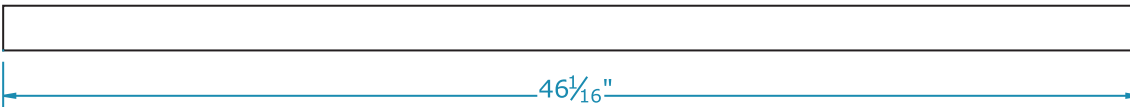

Ultra Light T5 Series

SIDEMOUNT, RIGHT ANGLE OR OPEN STRIP

Dimensions are subject to change.
Consult factory for verification.
All configurations/options may not be shown.

Dimensions

Back View

End View

Ordering Information

Catalog #	No & Lamp Type	O/A Length	O/A Width	O/A Depth	Wt.
Open strip					
UV-114 T5 XV	1-F14T5	22 7/16"	1 13/16"	2 9/16"	2 1/2
UV-121 T5 XV	1-F21T5	34 1/4"	1 13/16"	2 9/16"	3 1/2
UV-128 T5 XV	1-F28T5	46 1/16"	1 13/16"	2 9/16"	4
UV-135 T5 XV	1-F35T5	57 7/8"	1 13/16"	2 9/16"	5
Right angle strip					
UVR-214 T5 XV	2-F14T5	22 7/16"	2 9/16"	2 9/16"	2 1/2
UVR-221 T5 XV	2-F21T5	34 1/4"	2 9/16"	2 9/16"	3 1/2
UVR-228 T5 XV	2-F28T5	46 1/16"	2 9/16"	2 9/16"	4
UVR-235 T5 XV	2-F35T5	57 7/8"	2 9/16"	2 9/16"	5
Sidemount strip					
UVS-214 T5 XV	2-F14T5	22 7/16"	3 1/2"	1 9/16"	2 1/2
UVS-221 T5 XV	2-F21T5	34 1/4"	3 1/2"	1 9/16"	3 1/2
UVS-228 T5 XV	2-F28T5	46 1/16"	3 1/2"	1 9/16"	4
UVS-235 T5 XV	2-F35T5	57 7/8"	3 1/2"	1 9/16"	5