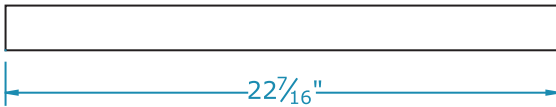

Ultra Light T5 Series

SIDEMOUNT, RIGHT ANGLE OR OPEN STRIP

Dimensions are subject to change.
Consult factory for verification.
All configurations/options may not be shown.

Dimensions

Back View

End View

Ordering Information

Catalog #	No & Lamp Type	O/A Length	O/A Width	O/A Depth	Wt.
Open strip					
UV-114 T5 XV	1-F14T5	22 7/16"	1 13/16"	2 9/16"	2 1/2
UV-121 T5 XV	1-F21T5	34 1/4"	1 13/16"	2 9/16"	3 1/2
UV-128 T5 XV	1-F28T5	46 1/16"	1 13/16"	2 9/16"	4
UV-135 T5 XV	1-F35T5	57 7/8"	1 13/16"	2 9/16"	5
Right angle strip					
UVR-214 T5 XV	2-F14T5	22 7/16"	2 9/16"	2 9/16"	2 1/2
UVR-221 T5 XV	2-F21T5	34 1/4"	2 9/16"	2 9/16"	3 1/2
UVR-228 T5 XV	2-F28T5	46 1/16"	2 9/16"	2 9/16"	4
UVR-235 T5 XV	2-F35T5	57 7/8"	2 9/16"	2 9/16"	5
Sidemount strip					
UVS-214 T5 XV	2-F14T5	22 7/16"	3 1/2"	1 9/16"	2 1/2
UVS-221 T5 XV	2-F21T5	34 1/4"	3 1/2"	1 9/16"	3 1/2
UVS-228 T5 XV	2-F28T5	46 1/16"	3 1/2"	1 9/16"	4
UVS-235 T5 XV	2-F35T5	57 7/8"	3 1/2"	1 9/16"	5