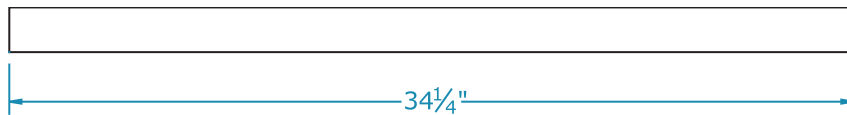

Ultra Light T5 Series

SIDEMOUNT, RIGHT ANGLE OR OPEN STRIP

Dimensions are subject to change.
Consult factory for verification.
All configurations/options may not be shown.

Dimensions

Back View

End View

Ordering Information

Catalog #	No & Lamp Type	O/A Length	O/A Width	O/A Depth	Wt.
Open strip					
UV-114 T5 XV	1-F14T5	22 7/16"	1 13/16"	2 9/16"	2 1/2
UV-121 T5 XV	1-F21T5	34 1/4"	1 13/16"	2 9/16"	3 1/2
UV-128 T5 XV	1-F28T5	46 1/16"	1 13/16"	2 9/16"	4
UV-135 T5 XV	1-F35T5	57 7/8"	1 13/16"	2 9/16"	5
Right angle strip					
UVR-214 T5 XV	2-F14T5	22 7/16"	2 9/16"	2 9/16"	2 1/2
UVR-221 T5 XV	2-F21T5	34 1/4"	2 9/16"	2 9/16"	3 1/2
UVR-228 T5 XV	2-F28T5	46 1/16"	2 9/16"	2 9/16"	4
UVR-235 T5 XV	2-F35T5	57 7/8"	2 9/16"	2 9/16"	5
Sidemount strip					
UVS-214 T5 XV	2-F14T5	22 7/16"	3 1/2"	1 9/16"	2 1/2
UVS-221 T5 XV	2-F21T5	34 1/4"	3 1/2"	1 9/16"	3 1/2
UVS-228 T5 XV	2-F28T5	46 1/16"	3 1/2"	1 9/16"	4
UVS-235 T5 XV	2-F35T5	57 7/8"	3 1/2"	1 9/16"	5