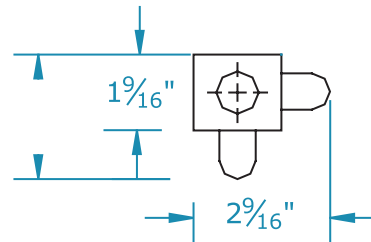

Ultra Light T5 Series

SIDEMOUNT, RIGHT ANGLE OR OPEN STRIP

Dimensions are subject to change.
Consult factory for verification.
All configurations/options may not be shown.

Dimensions

Back View

End View

Ordering Information

Catalog #	No & Lamp Type	O/A Length	O/A Width	O/A Depth	Wt.
Open strip					
UV-114 T5 XV	1-F14T5	22 7/16"	1 13/16"	2 9/16"	2 1/2
UV-121 T5 XV	1-F21T5	34 1/4"	1 13/16"	2 9/16"	3 1/2
UV-128 T5 XV	1-F28T5	46 1/16"	1 13/16"	2 9/16"	4
UV-135 T5 XV	1-F35T5	57 7/8"	1 13/16"	2 9/16"	5
Right angle strip					
UVR-214 T5 XV	2-F14T5	22 7/16"	2 9/16"	2 9/16"	2 1/2
UVR-221 T5 XV	2-F21T5	34 1/4"	2 9/16"	2 9/16"	3 1/2
UVR-228 T5 XV	2-F28T5	46 1/16"	2 9/16"	2 9/16"	4
UVR-235 T5 XV	2-F35T5	57 7/8"	2 9/16"	2 9/16"	5
Sidemount strip					
UVS-214 T5 XV	2-F14T5	22 7/16"	3 1/2"	1 9/16"	2 1/2
UVS-221 T5 XV	2-F21T5	34 1/4"	3 1/2"	1 9/16"	3 1/2
UVS-228 T5 XV	2-F28T5	46 1/16"	3 1/2"	1 9/16"	4
UVS-235 T5 XV	2-F35T5	57 7/8"	3 1/2"	1 9/16"	5

XV= Multi-volt

Consult factory for 1 lamp sidemount, 3 lamp and tandem configurations.