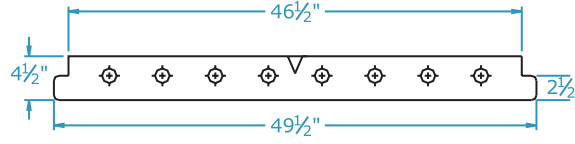

Cloud 9 Series

5 SIZES

Dimensions

Dimensions are subject to change.
Consult factory for verification.
All configurations/options may not be shown.

End View

1X2 - 2 Lamp
1X4 - 2 Lamp

4X4 - 6 Lamp

Hinging
Detail

2X2 "U" Lamp

4X4 - 8 Lamp

1x2
Size

2X2 & 2x4
4 Lamp

2x2
Size

Top View

1x4
Size

2x4
Size

4x4
Size

Ordering Information

| Catalog # | No & Lamp Type | O/A Length | O/A Depth | O/A Width | Wt. |
|---------------|----------------|------------|-----------|-----------|------|
| C9-12-217 XV | 2-F17T8 | 26" | 4 1/2" | 13 1/2" | 11 |
| C9-14-232 XV | 2-F32T8 | 50" | 4 1/2" | 13 1/2" | 19 |
| C9-14-432 XV | 4-F32T8 | 50" | 4 1/2" | 13 1/2" | 19 |
| C9-22-417 XV | 4-F17T8 | 26" | 4 1/2" | 25 1/2" | 17 |
| C9-22-2U32 XV | 2-FB32T8 | 26" | 4 1/2" | 25 1/2" | 17 |
| C9-24-332 XV | 3-F32T8 | 50" | 4 1/2" | 25 1/2" | 32 |
| C9-24-432 XV | 4-F32T8 | 50" | 4 1/2" | 25 1/2" | 32 |
| C9-44-432 XV | 4-F32T8 | 50" | 4 1/2" | 49 1/2" | 60 |
| C9-44-632 XV | 6-F32T8 | 50" | 4 1/2" | 49 1/2" | 63 |
| C9-44-832 XV | 8-F32T8 | 50" | 4 1/2" | 49 1/2" | 63.5 |