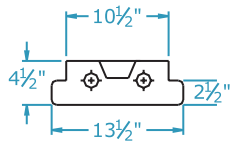

Cloud 9 Series

5 SIZES

Dimensions

Dimensions are subject to change.
Consult factory for verification.
All configurations/options may not be shown.

End View

1X2 - 2 Lamp
1X4 - 2 Lamp

4X4 - 6 Lamp

Hinging
Detail

2X2 "U" Lamp

4X4 - 8 Lamp

1x2
Size

2X2 & 2x4
4 Lamp

2x2
Size

Top View

1x4
Size

2x4
Size

4x4
Size

Ordering Information

| Catalog # | No & Lamp Type | O/A Length | O/A Depth | O/A Width | Wt. |
|---------------|----------------|------------|-----------|-----------|------|
| C9-12-217 XV | 2-F17T8 | 26" | 4 1/2" | 13 1/2" | 11 |
| C9-14-232 XV | 2-F32T8 | 50" | 4 1/2" | 13 1/2" | 19 |
| C9-14-432 XV | 4-F32T8 | 50" | 4 1/2" | 13 1/2" | 19 |
| C9-22-417 XV | 4-F17T8 | 26" | 4 1/2" | 25 1/2" | 17 |
| C9-22-2U32 XV | 2-FB32T8 | 26" | 4 1/2" | 25 1/2" | 17 |
| C9-24-332 XV | 3-F32T8 | 50" | 4 1/2" | 25 1/2" | 32 |
| C9-24-432 XV | 4-F32T8 | 50" | 4 1/2" | 25 1/2" | 32 |
| C9-44-432 XV | 4-F32T8 | 50" | 4 1/2" | 49 1/2" | 60 |
| C9-44-632 XV | 6-F32T8 | 50" | 4 1/2" | 49 1/2" | 63 |
| C9-44-832 XV | 8-F32T8 | 50" | 4 1/2" | 49 1/2" | 63.5 |