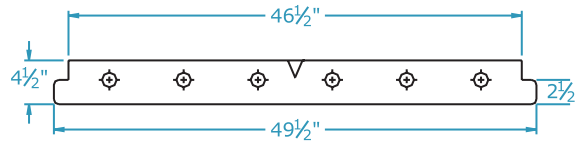

Cloud 9 Series

5 SIZES

Dimensions

Dimensions are subject to change.
Consult factory for verification.
All configurations/options may not be shown.

End View

1X2 - 2 Lamp
1X4 - 2 Lamp

4X4 - 6 Lamp

Hinging
Detail

2X2 "U" Lamp

4X4 - 8 Lamp

1x2
Size

2X2 & 2x4
4 Lamp

2x2
Size

Top View

1x4
Size

2x4
Size

4x4
Size

Ordering Information

| Catalog # | No & Lamp Type | O/A Length | O/A Depth | O/A Width | Wt. |
|---------------|----------------|------------|-----------|-----------|------|
| C9-12-217 XV | 2-F17T8 | 26" | 4 1/2" | 13 1/2" | 11 |
| C9-14-232 XV | 2-F32T8 | 50" | 4 1/2" | 13 1/2" | 19 |
| C9-14-432 XV | 4-F32T8 | 50" | 4 1/2" | 13 1/2" | 19 |
| C9-22-417 XV | 4-F17T8 | 26" | 4 1/2" | 25 1/2" | 17 |
| C9-22-2U32 XV | 2-FB32T8 | 26" | 4 1/2" | 25 1/2" | 17 |
| C9-24-332 XV | 3-F32T8 | 50" | 4 1/2" | 25 1/2" | 32 |
| C9-24-432 XV | 4-F32T8 | 50" | 4 1/2" | 25 1/2" | 32 |
| C9-44-432 XV | 4-F32T8 | 50" | 4 1/2" | 49 1/2" | 60 |
| C9-44-632 XV | 6-F32T8 | 50" | 4 1/2" | 49 1/2" | 63 |
| C9-44-832 XV | 8-F32T8 | 50" | 4 1/2" | 49 1/2" | 63.5 |