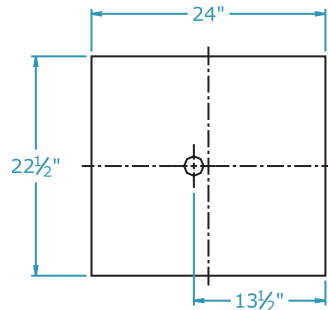

Cloud 9 Series

5 SIZES

Dimensions

Dimensions are subject to change.
Consult factory for verification.
All configurations/options may not be shown.

End View

1X2 - 2 Lamp
1X4 - 2 Lamp

4X4 - 6 Lamp

Hinging
Detail

2X2 "U" Lamp

4X4 - 8 Lamp

1x2
Size

2X2 & 2x4
4 Lamp

2x2
Size

Top View

1x4
Size

2x4
Size

4x4
Size

Ordering Information

| Catalog # | No & Lamp Type | O/A Length | O/A Depth | O/A Width | Wt. |
|---------------|----------------|------------|-----------|-----------|------|
| C9-12-217 XV | 2-F17T8 | 26" | 4 1/2" | 13 1/2" | 11 |
| C9-14-232 XV | 2-F32T8 | 50" | 4 1/2" | 13 1/2" | 19 |
| C9-14-432 XV | 4-F32T8 | 50" | 4 1/2" | 13 1/2" | 19 |
| C9-22-417 XV | 4-F17T8 | 26" | 4 1/2" | 25 1/2" | 17 |
| C9-22-2U32 XV | 2-FB32T8 | 26" | 4 1/2" | 25 1/2" | 17 |
| C9-24-332 XV | 3-F32T8 | 50" | 4 1/2" | 25 1/2" | 32 |
| C9-24-432 XV | 4-F32T8 | 50" | 4 1/2" | 25 1/2" | 32 |
| C9-44-432 XV | 4-F32T8 | 50" | 4 1/2" | 49 1/2" | 60 |
| C9-44-632 XV | 6-F32T8 | 50" | 4 1/2" | 49 1/2" | 63 |
| C9-44-832 XV | 8-F32T8 | 50" | 4 1/2" | 49 1/2" | 63.5 |