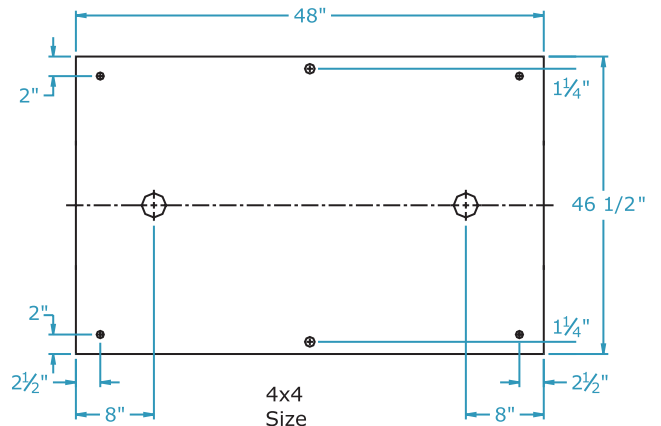

Cloud 9 Series

5 SIZES

Dimensions

Dimensions are subject to change.
Consult factory for verification.
All configurations/options may not be shown.

End View

1X2 - 2 Lamp
1X4 - 2 Lamp

4X4 - 6 Lamp

Hinging
Detail

2X2 "U" Lamp

4X4 - 8 Lamp

1x2
Size

2X2 & 2x4
4 Lamp

2x2
Size

Top View

1x4
Size

2x4
Size

4x4
Size

Ordering Information

| Catalog # | No & Lamp Type | O/A Length | O/A Depth | O/A Width | Wt. |
|---------------|----------------|------------|-----------|-----------|------|
| C9-12-217 XV | 2-F17T8 | 26" | 4 1/2" | 13 1/2" | 11 |
| C9-14-232 XV | 2-F32T8 | 50" | 4 1/2" | 13 1/2" | 19 |
| C9-14-432 XV | 4-F32T8 | 50" | 4 1/2" | 13 1/2" | 19 |
| C9-22-417 XV | 4-F17T8 | 26" | 4 1/2" | 25 1/2" | 17 |
| C9-22-2U32 XV | 2-FB32T8 | 26" | 4 1/2" | 25 1/2" | 17 |
| C9-24-332 XV | 3-F32T8 | 50" | 4 1/2" | 25 1/2" | 32 |
| C9-24-432 XV | 4-F32T8 | 50" | 4 1/2" | 25 1/2" | 32 |
| C9-44-432 XV | 4-F32T8 | 50" | 4 1/2" | 49 1/2" | 60 |
| C9-44-632 XV | 6-F32T8 | 50" | 4 1/2" | 49 1/2" | 63 |
| C9-44-832 XV | 8-F32T8 | 50" | 4 1/2" | 49 1/2" | 63.5 |