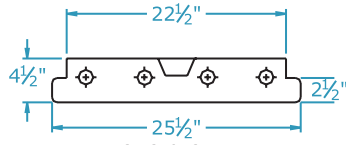

Cloud 9 Series

5 SIZES

Dimensions

Dimensions are subject to change.
Consult factory for verification.
All configurations/options may not be shown.

End View

1X2 - 2 Lamp
1X4 - 2 Lamp

4X4 - 6 Lamp

Hinging
Detail

2X2 "U" Lamp

4X4 - 8 Lamp

1x2
Size

2X2 & 2x4
4 Lamp

2x2
Size

Top View

1x4
Size

2x4
Size

4x4
Size

Ordering Information

| Catalog # | No & Lamp Type | O/A Length | O/A Depth | O/A Width | Wt. |
|---------------|----------------|------------|-----------|-----------|------|
| C9-12-217 XV | 2-F17T8 | 26" | 4 1/2" | 13 1/2" | 11 |
| C9-14-232 XV | 2-F32T8 | 50" | 4 1/2" | 13 1/2" | 19 |
| C9-14-432 XV | 4-F32T8 | 50" | 4 1/2" | 13 1/2" | 19 |
| C9-22-417 XV | 4-F17T8 | 26" | 4 1/2" | 25 1/2" | 17 |
| C9-22-2U32 XV | 2-FB32T8 | 26" | 4 1/2" | 25 1/2" | 17 |
| C9-24-332 XV | 3-F32T8 | 50" | 4 1/2" | 25 1/2" | 32 |
| C9-24-432 XV | 4-F32T8 | 50" | 4 1/2" | 25 1/2" | 32 |
| C9-44-432 XV | 4-F32T8 | 50" | 4 1/2" | 49 1/2" | 60 |
| C9-44-632 XV | 6-F32T8 | 50" | 4 1/2" | 49 1/2" | 63 |
| C9-44-832 XV | 8-F32T8 | 50" | 4 1/2" | 49 1/2" | 63.5 |