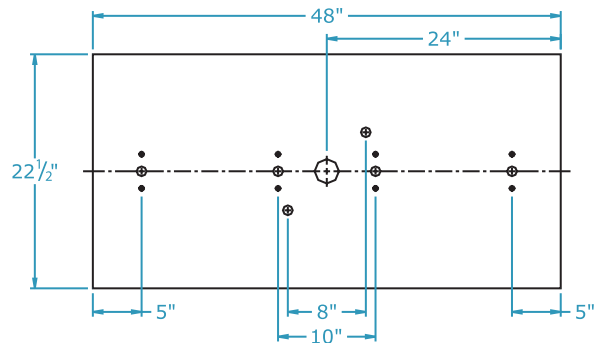

Cloud 9 Series

5 SIZES

Dimensions

Dimensions are subject to change.
Consult factory for verification.
All configurations/options may not be shown.

End View

1X2 - 2 Lamp
1X4 - 2 Lamp

4X4 - 6 Lamp

Hinging
Detail

2X2 "U" Lamp

4X4 - 8 Lamp

1x2
Size

2X2 & 2x4
4 Lamp

2x2
Size

Top View

1x4
Size

2x4
Size

4x4
Size

Ordering Information

| Catalog # | No & Lamp Type | O/A Length | O/A Depth | O/A Width | Wt. |
|---------------|----------------|------------|-----------|-----------|------|
| C9-12-217 XV | 2-F17T8 | 26" | 4 1/2" | 13 1/2" | 11 |
| C9-14-232 XV | 2-F32T8 | 50" | 4 1/2" | 13 1/2" | 19 |
| C9-14-432 XV | 4-F32T8 | 50" | 4 1/2" | 13 1/2" | 19 |
| C9-22-417 XV | 4-F17T8 | 26" | 4 1/2" | 25 1/2" | 17 |
| C9-22-2U32 XV | 2-FB32T8 | 26" | 4 1/2" | 25 1/2" | 17 |
| C9-24-332 XV | 3-F32T8 | 50" | 4 1/2" | 25 1/2" | 32 |
| C9-24-432 XV | 4-F32T8 | 50" | 4 1/2" | 25 1/2" | 32 |
| C9-44-432 XV | 4-F32T8 | 50" | 4 1/2" | 49 1/2" | 60 |
| C9-44-632 XV | 6-F32T8 | 50" | 4 1/2" | 49 1/2" | 63 |
| C9-44-832 XV | 8-F32T8 | 50" | 4 1/2" | 49 1/2" | 63.5 |