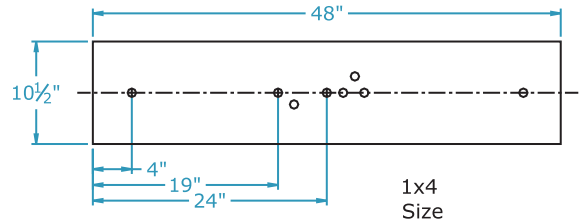

Cloud 9 Series

5 SIZES

Dimensions

Dimensions are subject to change.
Consult factory for verification.
All configurations/options may not be shown.

End View

1X2 - 2 Lamp
1X4 - 2 Lamp

4X4 - 6 Lamp

Hinging
Detail

2X2 "U" Lamp

4X4 - 8 Lamp

1x2
Size

2X2 & 2x4
4 Lamp

2x2
Size

Top View

1x4
Size

2x4
Size

4x4
Size

Ordering Information

| Catalog # | No & Lamp Type | O/A Length | O/A Depth | O/A Width | Wt. |
|---------------|----------------|------------|-----------|-----------|------|
| C9-12-217 XV | 2-F17T8 | 26" | 4 1/2" | 13 1/2" | 11 |
| C9-14-232 XV | 2-F32T8 | 50" | 4 1/2" | 13 1/2" | 19 |
| C9-14-432 XV | 4-F32T8 | 50" | 4 1/2" | 13 1/2" | 19 |
| C9-22-417 XV | 4-F17T8 | 26" | 4 1/2" | 25 1/2" | 17 |
| C9-22-2U32 XV | 2-FB32T8 | 26" | 4 1/2" | 25 1/2" | 17 |
| C9-24-332 XV | 3-F32T8 | 50" | 4 1/2" | 25 1/2" | 32 |
| C9-24-432 XV | 4-F32T8 | 50" | 4 1/2" | 25 1/2" | 32 |
| C9-44-432 XV | 4-F32T8 | 50" | 4 1/2" | 49 1/2" | 60 |
| C9-44-632 XV | 6-F32T8 | 50" | 4 1/2" | 49 1/2" | 63 |
| C9-44-832 XV | 8-F32T8 | 50" | 4 1/2" | 49 1/2" | 63.5 |