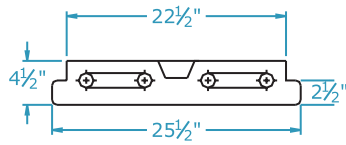

Cloud 9 Series

5 SIZES

Dimensions

Dimensions are subject to change.
Consult factory for verification.
All configurations/options may not be shown.

End View

1X2 - 2 Lamp
1X4 - 2 Lamp

4X4 - 6 Lamp

Hinging
Detail

2X2 "U" Lamp

4X4 - 8 Lamp

1x2
Size

2X2 & 2x4
4 Lamp

2x2
Size

Top View

1x4
Size

2x4
Size

4x4
Size

Ordering Information

| Catalog # | No & Lamp Type | O/A Length | O/A Depth | O/A Width | Wt. |
|---------------|----------------|------------|-----------|-----------|------|
| C9-12-217 XV | 2-F17T8 | 26" | 4 1/2" | 13 1/2" | 11 |
| C9-14-232 XV | 2-F32T8 | 50" | 4 1/2" | 13 1/2" | 19 |
| C9-14-432 XV | 4-F32T8 | 50" | 4 1/2" | 13 1/2" | 19 |
| C9-22-417 XV | 4-F17T8 | 26" | 4 1/2" | 25 1/2" | 17 |
| C9-22-2U32 XV | 2-FB32T8 | 26" | 4 1/2" | 25 1/2" | 17 |
| C9-24-332 XV | 3-F32T8 | 50" | 4 1/2" | 25 1/2" | 32 |
| C9-24-432 XV | 4-F32T8 | 50" | 4 1/2" | 25 1/2" | 32 |
| C9-44-432 XV | 4-F32T8 | 50" | 4 1/2" | 49 1/2" | 60 |
| C9-44-632 XV | 6-F32T8 | 50" | 4 1/2" | 49 1/2" | 63 |
| C9-44-832 XV | 8-F32T8 | 50" | 4 1/2" | 49 1/2" | 63.5 |