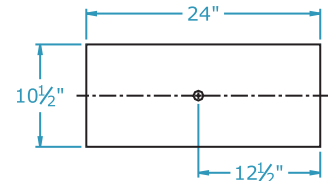

Cloud 9 Series

5 SIZES

Dimensions

Dimensions are subject to change.
Consult factory for verification.
All configurations/options may not be shown.

End View

1X2 - 2 Lamp
1X4 - 2 Lamp

4X4 - 6 Lamp

Hinging
Detail

2X2 "U" Lamp

4X4 - 8 Lamp

1x2
Size

2X2 & 2x4
4 Lamp

2x2
Size

Top View

1x4
Size

2x4
Size

4x4
Size

Ordering Information

| Catalog # | No & Lamp Type | O/A Length | O/A Depth | O/A Width | Wt. |
|---------------|----------------|------------|-----------|-----------|------|
| C9-12-217 XV | 2-F17T8 | 26" | 4 1/2" | 13 1/2" | 11 |
| C9-14-232 XV | 2-F32T8 | 50" | 4 1/2" | 13 1/2" | 19 |
| C9-14-432 XV | 4-F32T8 | 50" | 4 1/2" | 13 1/2" | 19 |
| C9-22-417 XV | 4-F17T8 | 26" | 4 1/2" | 25 1/2" | 17 |
| C9-22-2U32 XV | 2-FB32T8 | 26" | 4 1/2" | 25 1/2" | 17 |
| C9-24-332 XV | 3-F32T8 | 50" | 4 1/2" | 25 1/2" | 32 |
| C9-24-432 XV | 4-F32T8 | 50" | 4 1/2" | 25 1/2" | 32 |
| C9-44-432 XV | 4-F32T8 | 50" | 4 1/2" | 49 1/2" | 60 |
| C9-44-632 XV | 6-F32T8 | 50" | 4 1/2" | 49 1/2" | 63 |
| C9-44-832 XV | 8-F32T8 | 50" | 4 1/2" | 49 1/2" | 63.5 |