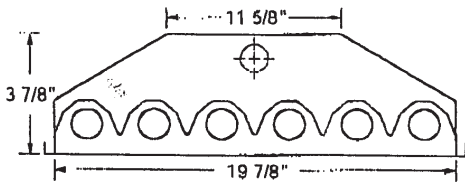

Hudson T8 Series

4 & 6 LIGHT

Dimensions

Dimensions are subject to change.
Consult factory for verification.
All configurations/options may not be shown.

End View

4 Lamp

6 Lamp

Order wire guard separately.

Ordering Information

Catalog #	No & Lamp Type	O/A Length	O/A Width	O/A Depth
HN-A-432 T8 XV	4/F32T8	48"	12 5/8"	3 7/8"
HN-W-432 T8 XV	4/F32T8	48"	12 5/8"	3 7/8"
HN-A-632 T8 XV	6/F32T8	48"	19 7/8"	3 7/8"
HN-W-632 T8 XV	6/F32T8	48"	19 7/8"	3 7/8"