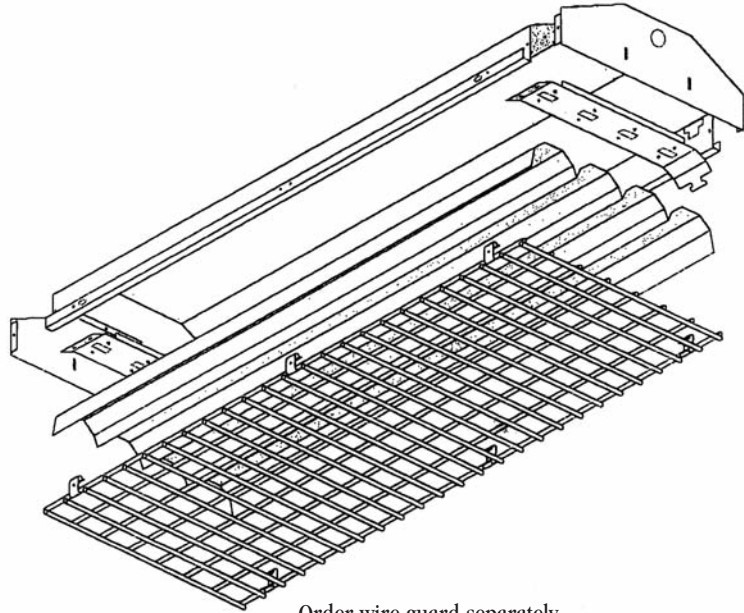

Hudson T8 Series

4 & 6 LIGHT

Dimensions

Dimensions are subject to change.
Consult factory for verification.
All configurations/options may not be shown.

End View

4 Lamp

6 Lamp

Order wire guard separately.

Ordering Information

Catalog #	No & Lamp Type	O/A Length	O/A Width	O/A Depth
HN-A-432 T8 XV	4/F32T8	48"	12 5/8"	3 7/8"
HN-W-432 T8 XV	4/F32T8	48"	12 5/8"	3 7/8"
HN-A-632 T8 XV	6/F32T8	48"	19 7/8"	3 7/8"
HN-W-632 T8 XV	6/F32T8	48"	19 7/8"	3 7/8"