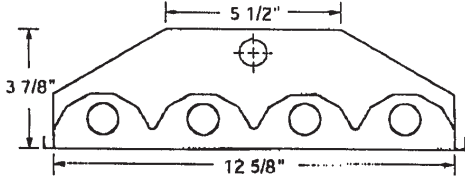

Hudson T8 Series

4 & 6 LIGHT

Dimensions

Dimensions are subject to change.
Consult factory for verification.
All configurations/options may not be shown.

End View

4 Lamp

6 Lamp

Order wire guard separately.

Ordering Information

Catalog #	No & Lamp Type	O/A Length	O/A Width	O/A Depth
HN-A-432 T8 XV	4/F32T8	48"	12 5/8"	3 7/8"
HN-W-432 T8 XV	4/F32T8	48"	12 5/8"	3 7/8"
HN-A-632 T8 XV	6/F32T8	48"	19 7/8"	3 7/8"
HN-W-632 T8 XV	6/F32T8	48"	19 7/8"	3 7/8"