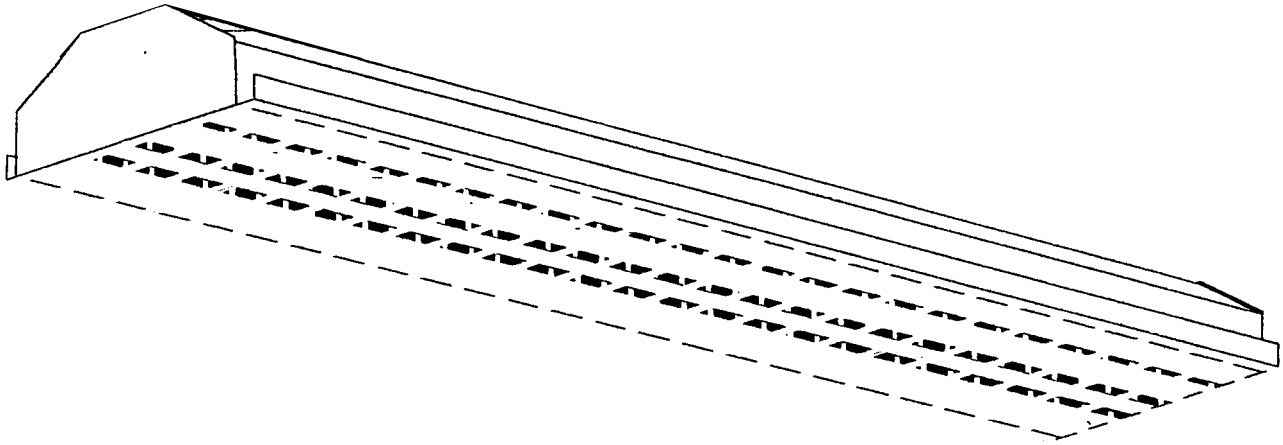

Hudson T5 Series

4 & 6 LIGHT

Dimensions

Dimensions are subject to change.
Consult factory for verification.
All configurations/options may not be shown.

End View

Ordering Information

Catalog #	No & Lamp Type	O/A Length	O/A Width	O/A Depth
HN-A-454 T5 HO XV	4/F54T5 HO	48"	12 5/8"	3 7/8"
HN-W-454 T5 HO XV	4/F54T5 HO	48"	12 5/8"	3 7/8"
HN-A-654 T5 HO XV	6/F54T5 HO	48"	19 7/8"	3 7/8"
HN-W-654 T5 HO XV	6/F54T5 HO	48"	19 7/8"	3 7/8"

A= Anodized reflector
W= White reflector