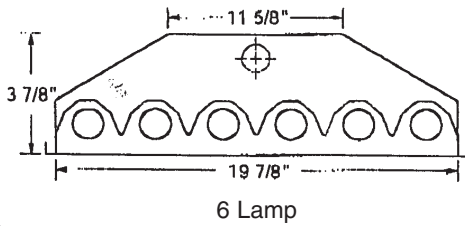

Hudson T5 Series

4 & 6 LIGHT

Dimensions

Dimensions are subject to change.
Consult factory for verification.
All configurations/options may not be shown.

End View

Ordering Information

Catalog #	No & Lamp Type	O/A Length	O/A Width	O/A Depth
HN-A-454 T5 HO XV	4/F54T5 HO	48"	12 5/8"	3 7/8"
HN-W-454 T5 HO XV	4/F54T5 HO	48"	12 5/8"	3 7/8"
HN-A-654 T5 HO XV	6/F54T5 HO	48"	19 7/8"	3 7/8"
HN-W-654 T5 HO XV	6/F54T5 HO	48"	19 7/8"	3 7/8"

A= Anodized reflector
W= White reflector