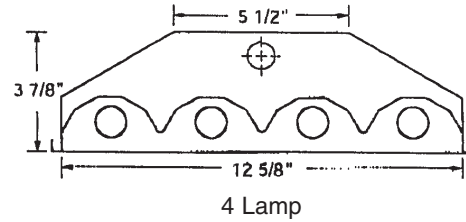

Hudson T5 Series

4 & 6 LIGHT

Dimensions

Dimensions are subject to change.
Consult factory for verification.
All configurations/options may not be shown.

End View

Ordering Information

Catalog #	No & Lamp Type	O/A Length	O/A Width	O/A Depth
HN-A-454 T5 HO XV	4/F54T5 HO	48"	12 5/8"	3 7/8"
HN-W-454 T5 HO XV	4/F54T5 HO	48"	12 5/8"	3 7/8"
HN-A-654 T5 HO XV	6/F54T5 HO	48"	19 7/8"	3 7/8"
HN-W-654 T5 HO XV	6/F54T5 HO	48"	19 7/8"	3 7/8"

A= Anodized reflector
W= White reflector