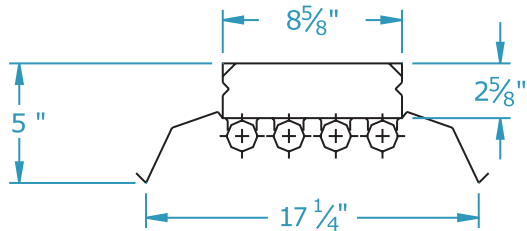

610 Series

WIDE HOUSING - 3 AND 4 LAMP

Dimensions

Dimensions are subject to change.
Consult factory for verification.
All configurations/options may not be shown.

Back View

End View

Ordering Information

Catalog #	No & Lamp Type	O/A Length	O/A Width	O/A Depth	Wt.
613-32 XV	3-F32T8	48"	17 1/4"	5"	16 1/2
614-32 XV	4-F32T8	48"	17 1/4"	5"	16 1/2
613-96 T8 XV	3-F96T8	96"	17 1/4"	5"	33
614-96 T8 XV	4-F96T8	96"	17 1/4"	5"	33
613-96 HO T8 XV	3-F96T8 HO	96"	17 1/4"	5"	36 1/4
614-96 HO T8 XV	4-F96T8 HO	96"	17 1/4"	5"	36 1/4
6T6-32-8 XV#	6-F32T8	96"	17 1/4"	5"	33
6T8-32-8 XV#	8-F32T8	96"	17 1/4"	5"	33

Tandem units (have two piece reflectors)

Note: Fixtures using 8 ft lamps have a 1 piece reflector