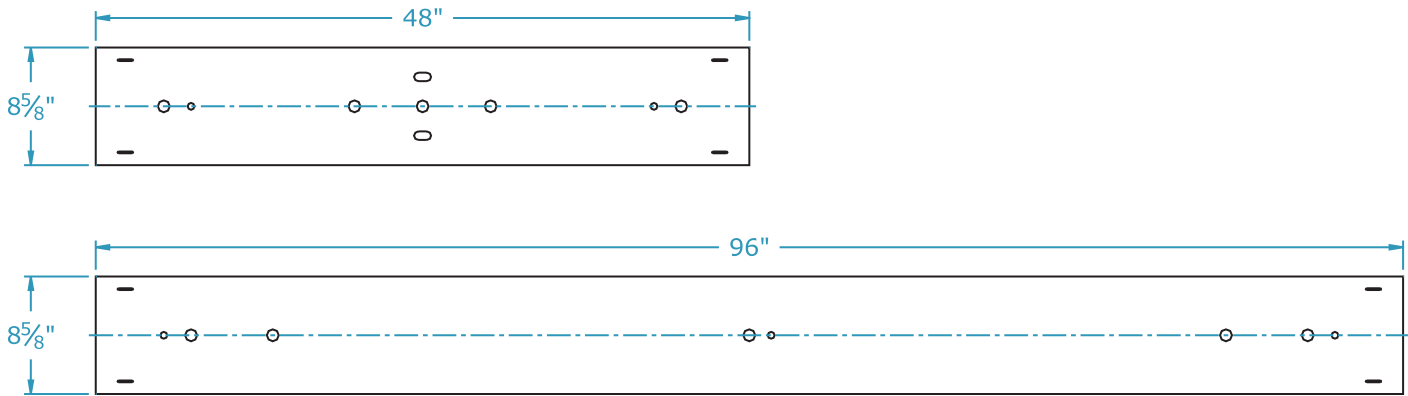

610 Series

WIDE HOUSING - 3 AND 4 LAMP

Dimensions

Dimensions are subject to change.
Consult factory for verification.
All configurations/options may not be shown.

Back View

End View

Ordering Information

Catalog #	No & Lamp Type	O/A Length	O/A Width	O/A Depth	Wt.
613-32 XV	3-F32T8	48"	17 1/4"	5"	16 1/2
614-32 XV	4-F32T8	48"	17 1/4"	5"	16 1/2
613-96 T8 XV	3-F96T8	96"	17 1/4"	5"	33
614-96 T8 XV	4-F96T8	96"	17 1/4"	5"	33
613-96 HO T8 XV	3-F96T8 HO	96"	17 1/4"	5"	36 1/4
614-96 HO T8 XV	4-F96T8 HO	96"	17 1/4"	5"	36 1/4
6T6-32-8 XV#	6-F32T8	96"	17 1/4"	5"	33
6T8-32-8 XV#	8-F32T8	96"	17 1/4"	5"	33

Tandem units (have two piece reflectors)

Note: Fixtures using 8 ft lamps have a 1 piece reflector