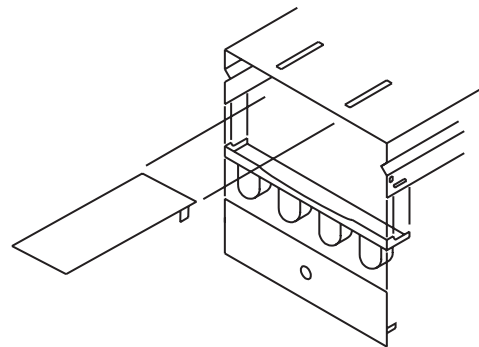

610 Series

WIDE HOUSING - 3 AND 4 LAMP

Dimensions

Dimensions are subject to change.
Consult factory for verification.
All configurations/options may not be shown.

Back View

End View

Ordering Information

Catalog #	No & Lamp Type	O/A Length	O/A Width	O/A Depth	Wt.
613-32 XV	3-F32T8	48"	17 1/4"	5"	16 1/2
614-32 XV	4-F32T8	48"	17 1/4"	5"	16 1/2
613-96 T8 XV	3-F96T8	96"	17 1/4"	5"	33
614-96 T8 XV	4-F96T8	96"	17 1/4"	5"	33
613-96 HO T8 XV	3-F96T8 HO	96"	17 1/4"	5"	36 1/4
614-96 HO T8 XV	4-F96T8 HO	96"	17 1/4"	5"	36 1/4
6T6-32-8 XV#	6-F32T8	96"	17 1/4"	5"	33
6T8-32-8 XV#	8-F32T8	96"	17 1/4"	5"	33

Tandem units (have two piece reflectors)

Note: Fixtures using 8 ft lamps have a 1 piece reflector