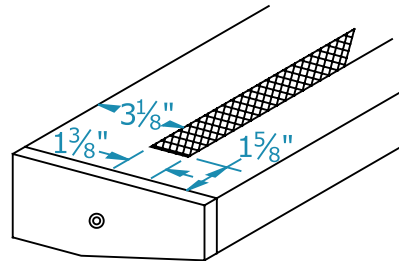

WB Series

1 OR 2 LAMP WALL BRACKET

Dimensions

Dimensions are subject to change.
Consult factory for verification.
All configurations/options may not be shown.

End View

Optional uplight lens

Back View

Ordering Information

Catalog #	No & Lamp Type	O/A Length	O/A Width	O/A Depth	Wt.
WB-117 XV	1-F17T8	24 1/4"	7"	2 15/16"	8 1/4
WB-217 XV	2-F17T8	24 1/4"	7"	2 15/16"	8 1/4
WB-125 XV	1-F25T8	36 1/4"	7"	2 15/16"	9 1/2
WB-225 XV	2 F25T8	36 1/4"	7"	2 15/16"	9 1/2
WB-132 XV	1-F32T8	48 1/4"	7"	2 15/16"	10 1/2
WB-232 XV	2-F32T8	48 1/4"	7"	2 15/16"	10 1/2