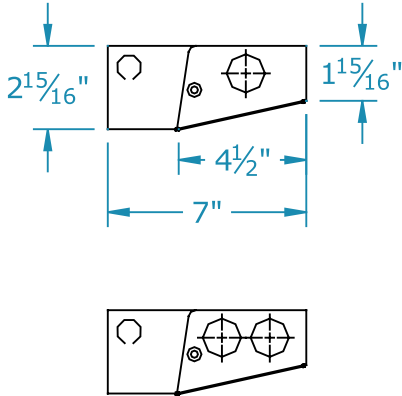

WB Series

1 OR 2 LAMP WALL BRACKET

Dimensions

Dimensions are subject to change.
Consult factory for verification.
All configurations/options may not be shown.

End View

Optional uplight lens

Back View

Ordering Information

Catalog #	No & Lamp Type	O/A Length	O/A Width	O/A Depth	Wt.
WB-117 XV	1-F17T8	24 1/4"	7"	2 15/16"	8 1/4
WB-217 XV	2-F17T8	24 1/4"	7"	2 15/16"	8 1/4
WB-125 XV	1-F25T8	36 1/4"	7"	2 15/16"	9 1/2
WB-225 XV	2 F25T8	36 1/4"	7"	2 15/16"	9 1/2
WB-132 XV	1-F32T8	48 1/4"	7"	2 15/16"	10 1/2
WB-232 XV	2-F32T8	48 1/4"	7"	2 15/16"	10 1/2