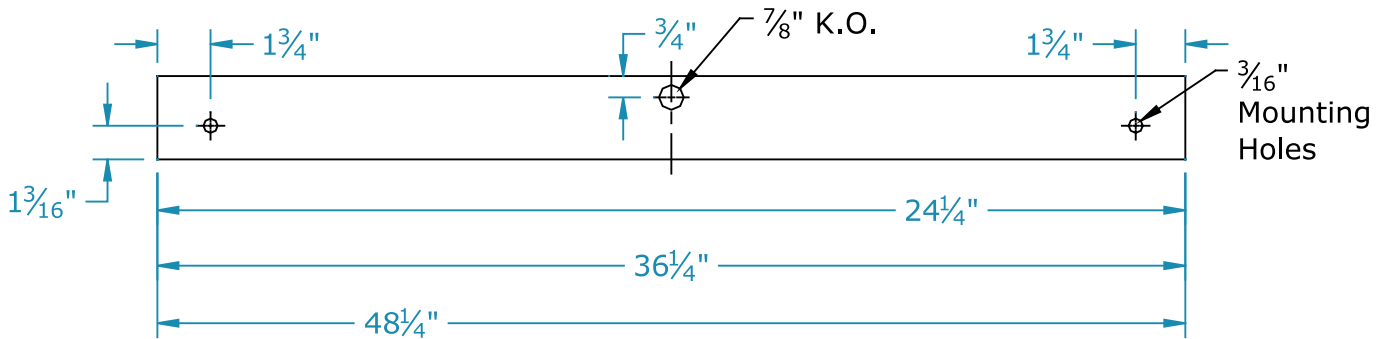

WB Series

1 OR 2 LAMP WALL BRACKET

Dimensions

Dimensions are subject to change.
Consult factory for verification.
All configurations/options may not be shown.

End View

Optional uplight lens

Back View

Ordering Information

Catalog #	No & Lamp Type	O/A Length	O/A Width	O/A Depth	Wt.
WB-117 XV	1-F17T8	24 1/4"	7"	2 15/16"	8 1/4
WB-217 XV	2-F17T8	24 1/4"	7"	2 15/16"	8 1/4
WB-125 XV	1-F25T8	36 1/4"	7"	2 15/16"	9 1/2
WB-225 XV	2 F25T8	36 1/4"	7"	2 15/16"	9 1/2
WB-132 XV	1-F32T8	48 1/4"	7"	2 15/16"	10 1/2
WB-232 XV	2-F32T8	48 1/4"	7"	2 15/16"	10 1/2