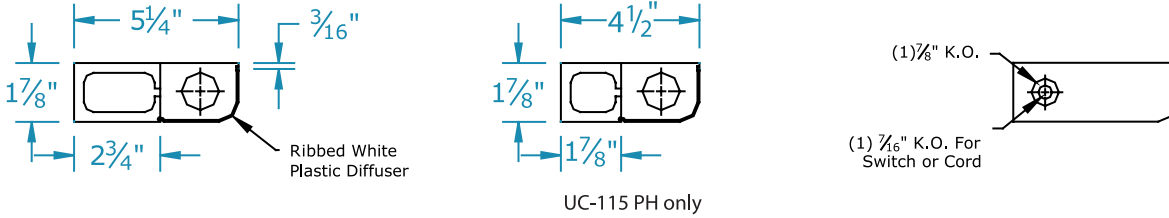

UC Series

UNDER CABINET

Dimensions

Dimensions are subject to change.
Consult factory for verification.
All configurations/options may not be shown.

End View

Back View

Ordering Information

Catalog #	No & Lamp Type	O/A Length	O/A Width	O/A Depth	Wt.
High Frequency Electronic					
UC-117 EL	1-F17T8	24 1/8"	5 1/4"	1 7/8"	4 7/8
UC-125 EL	1-F25T8	36 1/8"	5 1/4"	1 7/8"	6 1/8
UC-132 EL	1-F32T8	48 1/8"	5 1/4"	1 7/8"	8
Magnetic -LPF only					
UC-115 PH	1-F15T8	18 1/8"	4 1/2"	1 3/8"	2 5/8
UC-115 TS	1-F15T12	18 1/8"	5 1/4"	1 7/8"	4 1/2
UC-120 TS	1-F20T12	24 1/8"	5 1/4"	1 7/8"	5
UC-130 RS	1-F30T12	36 1/8"	5 1/4"	1 7/8"	7
UC-140 RS	1-F40T12	48 1/8"	5 1/4"	1 7/8"	8 1/2