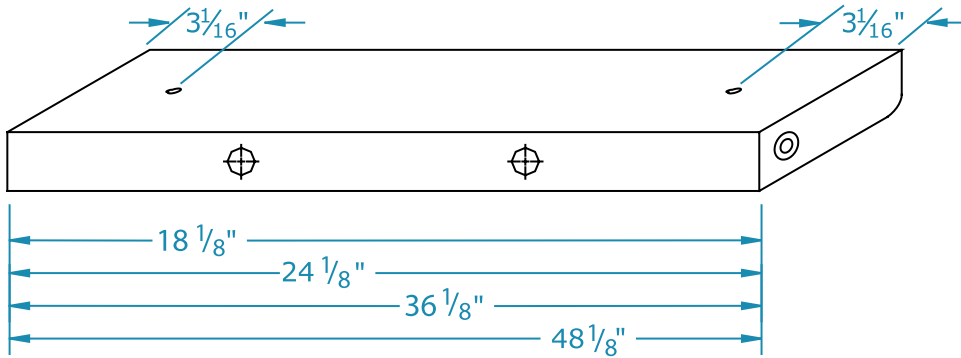

UC Series

UNDER CABINET

Dimensions

Dimensions are subject to change.
Consult factory for verification.
All configurations/options may not be shown.

End View

Back View

Ordering Information

Catalog #	No & Lamp Type	O/A Length	O/A Width	O/A Depth	Wt.
High Frequency Electronic					
UC-117 EL	1-F17T8	24 1/8"	5 1/4"	1 7/8"	4 7/8
UC-125 EL	1-F25T8	36 1/8"	5 1/4"	1 7/8"	6 1/8
UC-132 EL	1-F32T8	48 1/8"	5 1/4"	1 7/8"	8
Magnetic -LPF only					
UC-115 PH	1-F15T8	18 1/8"	4 1/2"	1 3/8"	2 5/8
UC-115 TS	1-F15T12	18 1/8"	5 1/4"	1 7/8"	4 1/2
UC-120 TS	1-F20T12	24 1/8"	5 1/4"	1 7/8"	5
UC-130 RS	1-F30T12	36 1/8"	5 1/4"	1 7/8"	7
UC-140 RS	1-F40T12	48 1/8"	5 1/4"	1 7/8"	8 1/2