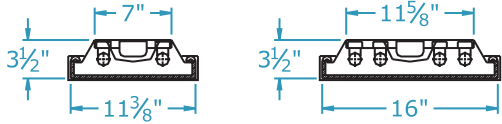

Concept 5000 Series

2', 4' & 8' - 2, 4 & 8 LAMPS

Dimensions

Dimensions are subject to change.
Consult factory for verification.
All configurations/options may not be shown.

End View

Top View

Diffuser Mounting

Ordering Information

Catalog #	No & Lamp Type	O/A Length	O/A Depth	O/A Width	Wt.
502-* -17 XV	2-F17T8	25"	3 1/2"	11 3/8"	10.5
504-* -17 XV	4-F17T8	25"	3 1/2"	16"	16.5
502-* -32 XV	2-F32T8	49"	3 1/2"	11 3/8"	16.7
503-* -32 XV	3-F32T8	49"	3 1/2"	16"	22
504-* -32 XV	4-F32T8	49"	3 1/2"	16"	22
5T4-* -32-8 XV#	4-F32T8	97"	3 1/2"	11 3/8"	32.7
5T8-* -32-8 XV#	8-F32T8	97"	3 1/2"	16"	42
502-* -96 T8 XV	2-F96T8	97"	3 1/2"	11 3/8"	32.7
504-* -96 T8 XV	4-F96T8	97"	3 1/2"	16"	42