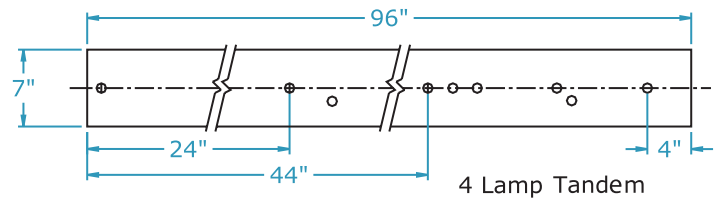

Concept 5000 Series

2', 4' & 8' - 2, 4 & 8 LAMPS

Dimensions

Dimensions are subject to change.
Consult factory for verification.
All configurations/options may not be shown.

End View

Top View

Diffuser Mounting

Ordering Information

Catalog #	No & Lamp Type	O/A Length	O/A Depth	O/A Width	Wt.
502-* -17 XV	2-F17T8	25"	3 1/2"	11 3/8"	10.5
504-* -17 XV	4-F17T8	25"	3 1/2"	16"	16.5
502-* -32 XV	2-F32T8	49"	3 1/2"	11 3/8"	16.7
503-* -32 XV	3-F32T8	49"	3 1/2"	16"	22
504-* -32 XV	4-F32T8	49"	3 1/2"	16"	22
5T4-* -32-8 XV#	4-F32T8	97"	3 1/2"	11 3/8"	32.7
5T8-* -32-8 XV#	8-F32T8	97"	3 1/2"	16"	42
502-* -96 T8 XV	2-F96T8	97"	3 1/2"	11 3/8"	32.7
504-* -96 T8 XV	4-F96T8	97"	3 1/2"	16"	42