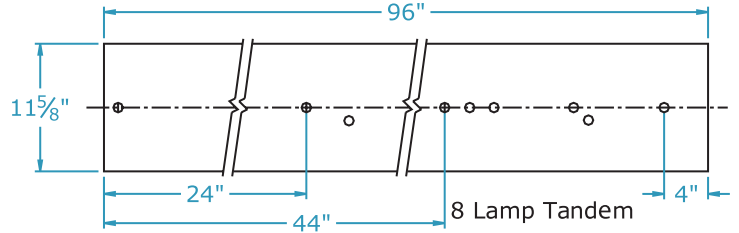

Concept 5000 Series

2', 4' & 8' - 2, 4 & 8 LAMPS

Dimensions

Dimensions are subject to change.
Consult factory for verification.
All configurations/options may not be shown.

End View

Top View

Diffuser Mounting

Ordering Information

Catalog #	No & Lamp Type	O/A Length	O/A Depth	O/A Width	Wt.
502-* -17 XV	2-F17T8	25"	3 1/2"	11 3/8"	10.5
504-* -17 XV	4-F17T8	25"	3 1/2"	16"	16.5
502-* -32 XV	2-F32T8	49"	3 1/2"	11 3/8"	16.7
503-* -32 XV	3-F32T8	49"	3 1/2"	16"	22
504-* -32 XV	4-F32T8	49"	3 1/2"	16"	22
5T4-* -32-8 XV#	4-F32T8	97"	3 1/2"	11 3/8"	32.7
5T8-* -32-8 XV#	8-F32T8	97"	3 1/2"	16"	42
502-* -96 T8 XV	2-F96T8	97"	3 1/2"	11 3/8"	32.7
504-* -96 T8 XV	4-F96T8	97"	3 1/2"	16"	42