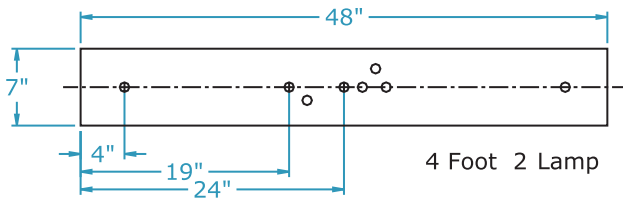

Concept 5000 Series

2', 4' & 8' - 2, 4 & 8 LAMPS

Dimensions

Dimensions are subject to change.
Consult factory for verification.
All configurations/options may not be shown.

End View

Top View

Diffuser Mounting

Ordering Information

Catalog #	No & Lamp Type	O/A Length	O/A Depth	O/A Width	Wt.
502-* -17 XV	2-F17T8	25"	3 1/2"	11 3/8"	10.5
504-* -17 XV	4-F17T8	25"	3 1/2"	16"	16.5
502-* -32 XV	2-F32T8	49"	3 1/2"	11 3/8"	16.7
503-* -32 XV	3-F32T8	49"	3 1/2"	16"	22
504-* -32 XV	4-F32T8	49"	3 1/2"	16"	22
5T4-* -32-8 XV#	4-F32T8	97"	3 1/2"	11 3/8"	32.7
5T8-* -32-8 XV#	8-F32T8	97"	3 1/2"	16"	42
502-* -96 T8 XV	2-F96T8	97"	3 1/2"	11 3/8"	32.7
504-* -96 T8 XV	4-F96T8	97"	3 1/2"	16"	42