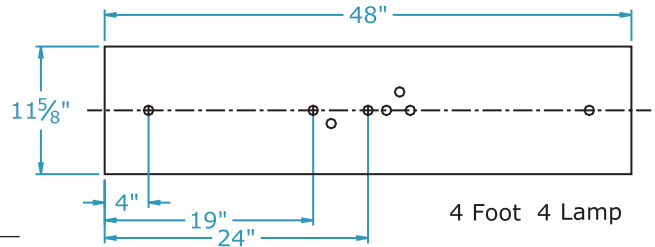

Concept 5000 Series

2', 4' & 8' - 2, 4 & 8 LAMPS

Dimensions

Dimensions are subject to change.
Consult factory for verification.
All configurations/options may not be shown.

End View

Top View

Diffuser Mounting

Ordering Information

Catalog #	No & Lamp Type	O/A Length	O/A Depth	O/A Width	Wt.
502-* -17 XV	2-F17T8	25"	3 1/2"	11 3/8"	10.5
504-* -17 XV	4-F17T8	25"	3 1/2"	16"	16.5
502-* -32 XV	2-F32T8	49"	3 1/2"	11 3/8"	16.7
503-* -32 XV	3-F32T8	49"	3 1/2"	16"	22
504-* -32 XV	4-F32T8	49"	3 1/2"	16"	22
5T4-* -32-8 XV#	4-F32T8	97"	3 1/2"	11 3/8"	32.7
5T8-* -32-8 XV#	8-F32T8	97"	3 1/2"	16"	42
502-* -96 T8 XV	2-F96T8	97"	3 1/2"	11 3/8"	32.7
504-* -96 T8 XV	4-F96T8	97"	3 1/2"	16"	42