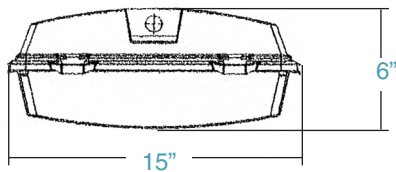

Ridgeway Series Gasketed Enclosure

4 AND 6 LIGHT T5 OR T8

Dimensions

Dimensions are subject to change.
Consult factory for verification.
All configurations/options may not be shown.

End View

Side View

Ordering Information

Catalog #	No & Lamp Type	O/A Length	O/A Width	O/A Depth
4 LIGHT (with reflector)				
RY-R-428	T5 XV 4-F28T5	52"	15"	6"
RY-R-454	T5 HO XV 4-F54T5 HO	52"	15"	6"
RY-R-432	T8 XV 4-F32T8	52"	15"	6"
6 LIGHT (with reflector)				
RY-R-632	T8 XV 6-F32T8	52"	15"	6"
RY-R-654	T5 HO XV 6-F54T5 HO	52"	15"	6"