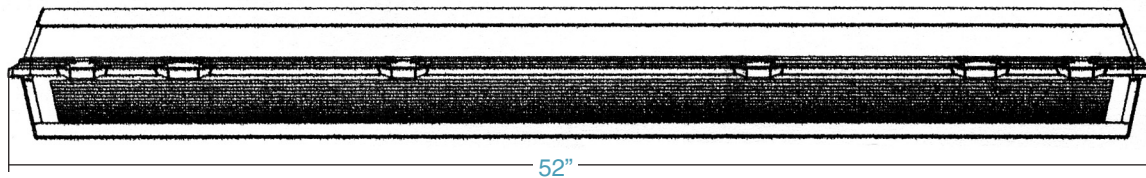

Ridgeway Series Gasketed Enclosure

4 AND 6 LIGHT T5 OR T8

Dimensions

Dimensions are subject to change.
Consult factory for verification.
All configurations/options may not be shown.

End View

Side View

Ordering Information

Catalog #	No & Lamp Type	O/A Length	O/A Width	O/A Depth
4 LIGHT (with reflector)				
RY-R-428	T5 XV 4-F28T5	52"	15"	6"
RY-R-454	T5 HO XV 4-F54T5 HO	52"	15"	6"
RY-R-432	T8 XV 4-F32T8	52"	15"	6"
6 LIGHT (with reflector)				
RY-R-632	T8 XV 6-F32T8	52"	15"	6"
RY-R-654	T5 HO XV 6-F54T5 HO	52"	15"	6"