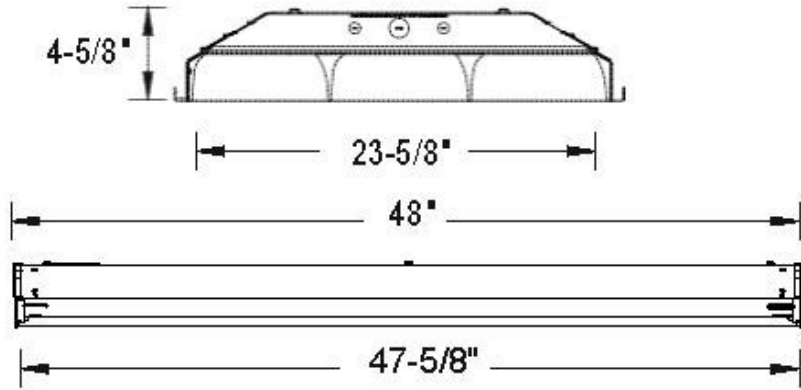

P2G32 Grid Troffer Series

2x4 32 CELL 2 OR 4 LAMP

Features

- T-Bar installation
- 2 1/2" deep, semi-specular louver
- UL listed
- 2 or 4 lamp/ T8 or T5

Specifications

- Ballasts are thermally protected Class P, non-PCB and UL listed. And sound rated "A".
- Housings are formed from cold rolled steel and painted with a high-gloss, baked white enamel finish after multi-stage cleaning and a phosphate coating to inhibit rust, has been applied.
- Fixture is designed for T-Bar or dry wall mounting (with optional flange kit).
- Louver is 2 1/2" deep, semi-specular, low iridescent aluminum.
- Four corner tie points for wire supports are provided for safety.

2X4 32 CELL

Dimensions

Dimensions are subject to change.
Consult factory for verification.
All configurations may not be shown.

(4X8) 32 Cell

Ordering Information

Example: P2G32-3S432-4XV1

*
Add D for:
Dual ballasts