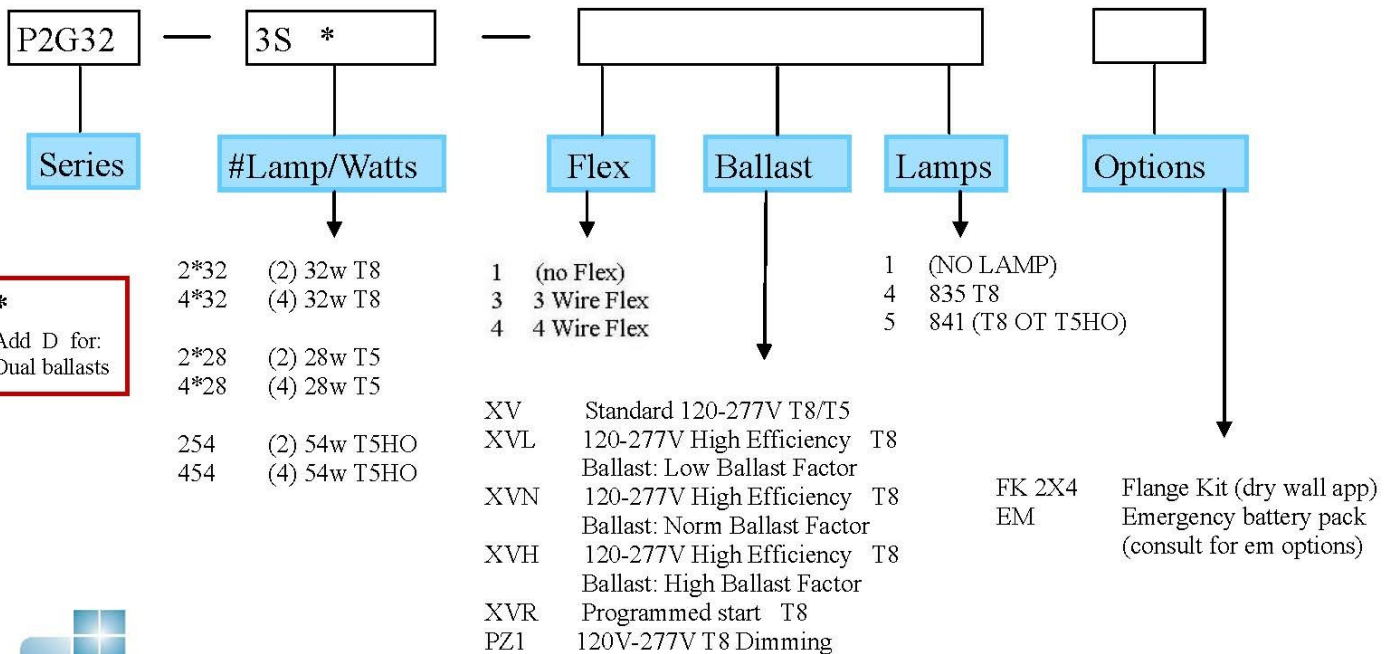

P2G32 Grid Troffer Series

2x4 32 CELL 2 OR 4 LAMP

Features

- T-Bar installation
- 2 1/2" deep, semi-specular louver
- UL listed
- 2 or 4 lamp/ T8 or T5

Specifications

- Ballasts are thermally protected Class P, non-PCB and UL listed. And sound rated "A".
- Housings are formed from cold rolled steel and painted with a high-gloss, baked white enamel finish after multi-stage cleaning and a phosphate coating to inhibit rust, has been applied.
- Fixture is designed for T-Bar or dry wall mounting (with optional flange kit).
- Louver is 2 1/2" deep, semi-specular, low iridescent aluminum.
- Four corner tie points for wire supports are provided for safety.

2X4 32 CELL

Dimensions

Dimensions are subject to change.
Consult factory for verification.
All configurations may not be shown.

(4X8) 32 Cell

Ordering Information

Example: P2G32-3S432-4XV1

*
Add D for:
Dual ballasts