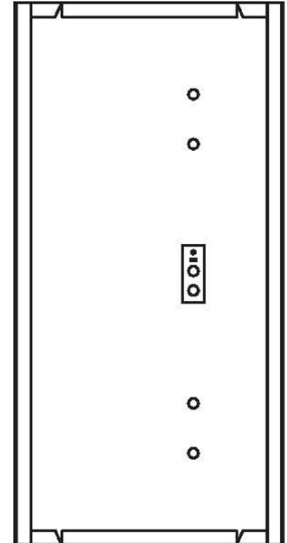

Features

- Premium grade, recessed
- Lay-in parabolic.
- 2 1/2" deep, semi-specular louver
- UL listed
- Available in 2x2 & 2x4

Specifications

- 120-277v ballasts are thermally protected Class P, non-PCB and UL listed. And sound rated "A". 0° F ballast T8 & T5, -20° F T5HO.
- Housings are formed from cold rolled steel and painted with a high-gloss, baked white enamel finish after multi-stage cleaning and a phosphate coating to inhibit rust, has been applied.
- Fixture is designed for T-bar.
- Louver is 2 1/2" deep, semi-specular, low indescent aluminum.

P2G Grid Parabolic

Parabolic T-bar Luminaire

Dimensions

Dimensions are subject to change.
Consult factory for verification.
All configurations may not be shown.

(3X6) 18 Cell

(3X3) 9 Cell

Back View

Back View