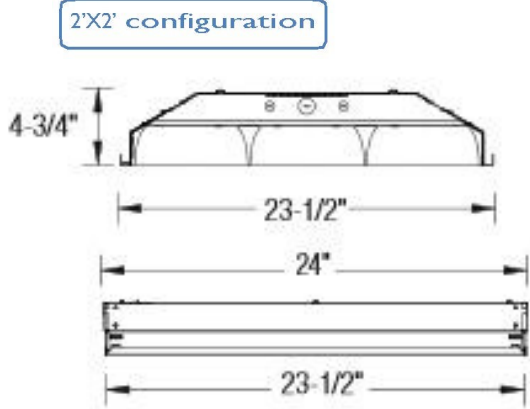

Features

- Premium grade, recessed
- Lay-in parabolic.
- 2 1/2" deep, semi-specular louver
- UL listed
- Available in 2x2 & 2x4

Specifications

- 120-277v ballasts are thermally protected Class P, non-PCB and UL listed. And sound rated "A". 0° F ballast T8 & T5, -20° F T5HO.
- Housings are formed from cold rolled steel and painted with a high-gloss, baked white enamel finish after multi-stage cleaning and a phosphate coating to inhibit rust, has been applied.
- Fixture is designed for T-bar.
- Louver is 2 1/2" deep, semi-specular, low indescent aluminum.

P2G Grid Parabolic

Parabolic T-bar Luminaire

Dimensions

Dimensions are subject to change.
Consult factory for verification.
All configurations may not be shown.

(3X6) 18 Cell

(3X3) 9 Cell

Back View

Back View