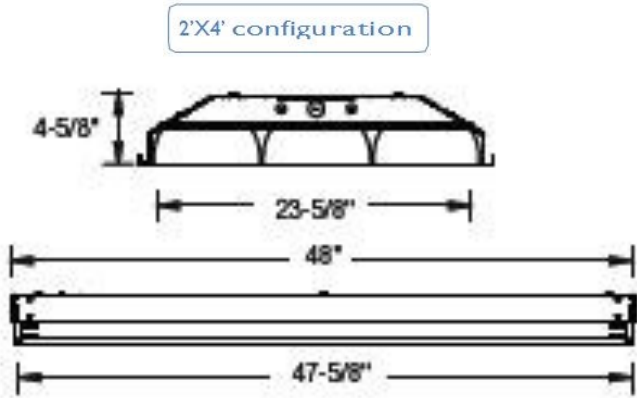

Features

- Premium grade, recessed
- Lay-in parabolic.
- 2 1/2" deep, semi-specular louver
- UL listed
- Available in 2x2 & 2x4

Specifications

- 120-277v ballasts are thermally protected Class P, non-PCB and UL listed. And sound rated "A". 0° F ballast T8 & T5, -20° F T5HO.
- Housings are formed from cold rolled steel and painted with a high-gloss, baked white enamel finish after multi-stage cleaning and a phosphate coating to inhibit rust, has been applied.
- Fixture is designed for T-bar.
- Louver is 2 1/2" deep, semi-specular, low indescent aluminum.

P2G Grid Parabolic

Parabolic T-bar Luminaire

Dimensions

Dimensions are subject to change.
Consult factory for verification.
All configurations may not be shown.

(3X6) 18 Cell

(3X3) 9 Cell

Back View

Back View