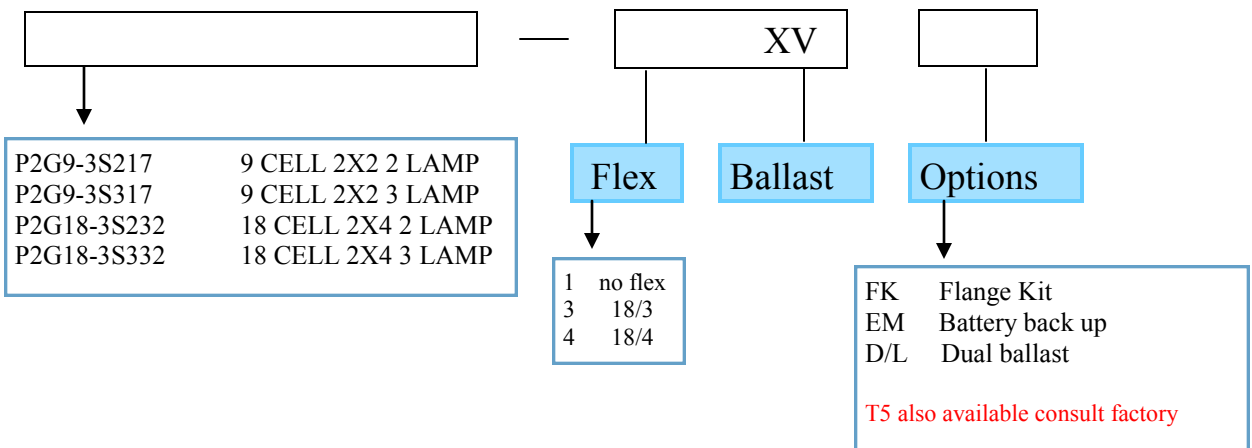

P2G Grid Parabolic

Parabolic T-bar Luminaire

Dimensions

Dimensions are subject to change.
Consult factory for verification.
All configurations may not be shown.

(3X6) 18 Cell

(3X3) 9 Cell

Back View

Back View

Ordering Information

Example: P2G18-3S332-3XV

T5 also available consult factory