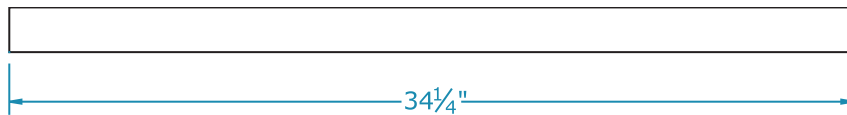

Accessories

- Reflectors

Catalog Number	Type

Ultra Light T5 Series

SIDEMOUNT, RIGHT ANGLE OR OPEN STRIP

Dimensions are subject to change.
Consult factory for verification.
All configurations/options may not be shown.

Dimensions

Back View

End View

Ordering Information

Catalog #	No & Lamp Type	O/A Length	O/A Width	O/A Depth	Wt.
Open strip					
UV-114 T5 XV	1-F14T5	22 7/16"	1 13/16"	2 9/16"	2 1/2
UV-121 T5 XV	1-F21T5	34 1/4"	1 13/16"	2 9/16"	3 1/2
UV-128 T5 XV	1-F28T5	46 1/16"	1 13/16"	2 9/16"	4
UV-135 T5 XV	1-F35T5	57 7/8"	1 13/16"	2 9/16"	5
Right angle strip					
UVR-214 T5 XV	2-F14T5	22 7/16"	2 9/16"	2 9/16"	2 1/2
UVR-221 T5 XV	2-F21T5	34 1/4"	2 9/16"	2 9/16"	3 1/2
UVR-228 T5 XV	2-F28T5	46 1/16"	2 9/16"	2 9/16"	4
UVR-235 T5 XV	2-F35T5	57 7/8"	2 9/16"	2 9/16"	5
Sidemount strip					
UVS-214 T5 XV	2-F14T5	22 7/16"	3 1/2"	1 9/16"	2 1/2
UVS-221 T5 XV	2-F21T5	34 1/4"	3 1/2"	1 9/16"	3 1/2
UVS-228 T5 XV	2-F28T5	46 1/16"	3 1/2"	1 9/16"	4
UVS-235 T5 XV	2-F35T5	57 7/8"	3 1/2"	1 9/16"	5