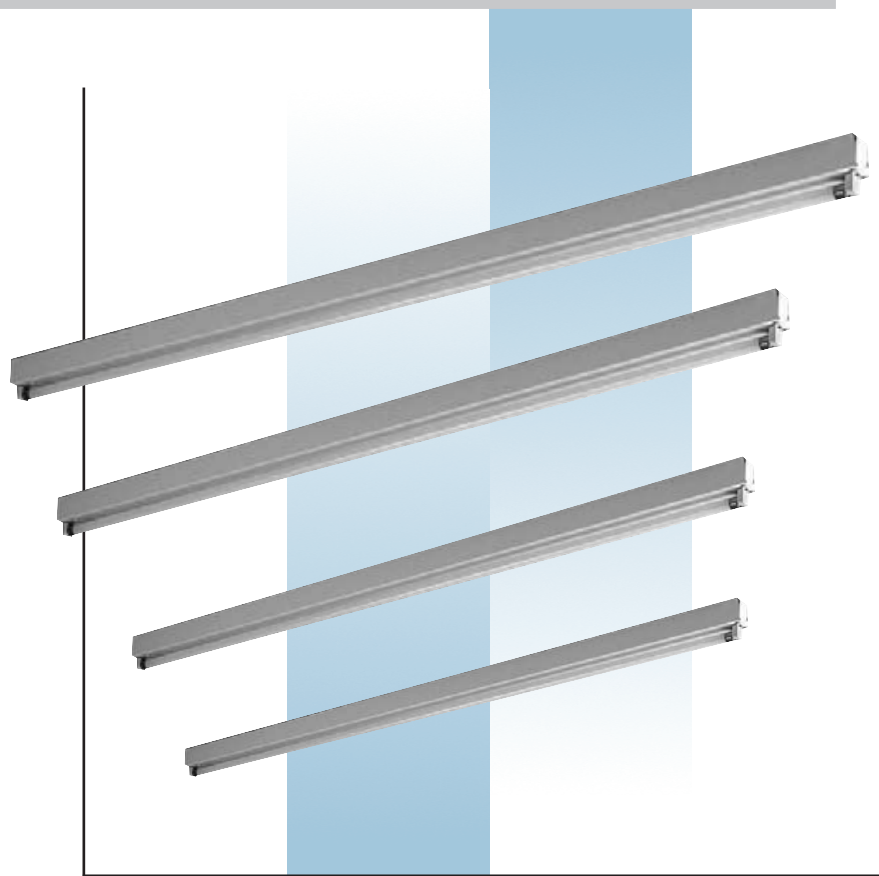

Ultra Light T5 Series

SIDEMOUNT, RIGHT ANGLE OR OPEN STRIP

Features

- White finish, surface mount
- Designed for limited space application
- Roto lock, snap-in polycarbonate sockets
- UL Listed

Specifications

- Ballasts are thermally protected Class P, non-PCB and UL listed. Electronic ballasts are sound rated "A".
- Housings are formed from cold rolled steel and painted with a high-gloss, baked white enamel finish after multi-stage cleaning and a phosphate coating to inhibit rust, has been applied.
- Fixture is designed for ceiling or wall mounting and is available in many sizes and lamp configurations.

Accessories

- Reflectors

Catalog Number	Type

Ultra Light T5 Series

SIDEMOUNT, RIGHT ANGLE OR OPEN STRIP

Dimensions are subject to change.
Consult factory for verification.
All configurations/options may not be shown.

Dimensions

Back View

End View

Ordering Information

Catalog #	No & Lamp Type	O/A Length	O/A Width	O/A Depth	Wt.
Open strip					
UV-114 T5 XV	1-F14T5	22 7/16"	1 13/16"	2 9/16"	2 1/2
UV-121 T5 XV	1-F21T5	34 1/4"	1 13/16"	2 9/16"	3 1/2
UV-128 T5 XV	1-F28T5	46 1/16"	1 13/16"	2 9/16"	4
UV-135 T5 XV	1-F35T5	57 7/8"	1 13/16"	2 9/16"	5
Right angle strip					
UVR-214 T5 XV	2-F14T5	22 7/16"	2 9/16"	2 9/16"	2 1/2
UVR-221 T5 XV	2-F21T5	34 1/4"	2 9/16"	2 9/16"	3 1/2
UVR-228 T5 XV	2-F28T5	46 1/16"	2 9/16"	2 9/16"	4
UVR-235 T5 XV	2-F35T5	57 7/8"	2 9/16"	2 9/16"	5
Sidemount strip					
UVS-214 T5 XV	2-F14T5	22 7/16"	3 1/2"	1 9/16"	2 1/2
UVS-221 T5 XV	2-F21T5	34 1/4"	3 1/2"	1 9/16"	3 1/2
UVS-228 T5 XV	2-F28T5	46 1/16"	3 1/2"	1 9/16"	4
UVS-235 T5 XV	2-F35T5	57 7/8"	3 1/2"	1 9/16"	5