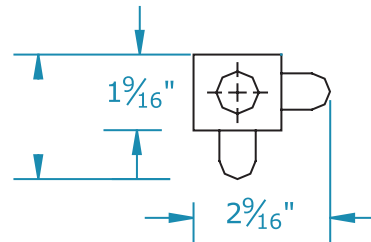

Dimensions

Back View

End View

Ordering Information

Catalog #	No & Lamp Type	O/A Length	O/A Width	O/A Depth	Wt.
Open strip					
UV-114 T5 XV	1-F14T5	22 7/16"	1 13/16"	2 9/16"	2 1/2
UV-121 T5 XV	1-F21T5	34 1/4"	1 13/16"	2 9/16"	3 1/2
UV-128 T5 XV	1-F28T5	46 1/16"	1 13/16"	2 9/16"	4
UV-135 T5 XV	1-F35T5	57 7/8"	1 13/16"	2 9/16"	5
Right angle strip					
UVR-214 T5 XV	2-F14T5	22 7/16"	2 9/16"	2 9/16"	2 1/2
UVR-221 T5 XV	2-F21T5	34 1/4"	2 9/16"	2 9/16"	3 1/2
UVR-228 T5 XV	2-F28T5	46 1/16"	2 9/16"	2 9/16"	4
UVR-235 T5 XV	2-F35T5	57 7/8"	2 9/16"	2 9/16"	5
Sidemount strip					
UVS-214 T5 XV	2-F14T5	22 7/16"	3 1/2"	1 9/16"	2 1/2
UVS-221 T5 XV	2-F21T5	34 1/4"	3 1/2"	1 9/16"	3 1/2
UVS-228 T5 XV	2-F28T5	46 1/16"	3 1/2"	1 9/16"	4
UVS-235 T5 XV	2-F35T5	57 7/8"	3 1/2"	1 9/16"	5