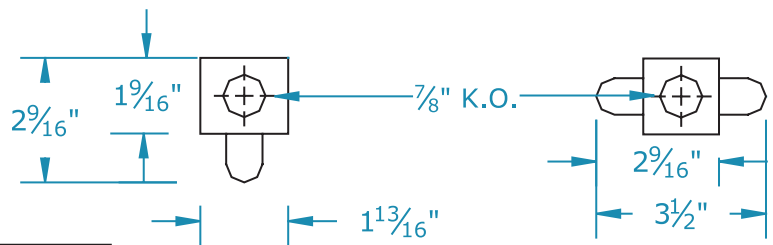

Accessories

- Reflectors

Catalog Number	Type

Ultra Light T5 Series

SIDEMOUNT, RIGHT ANGLE OR OPEN STRIP

Dimensions are subject to change.
Consult factory for verification.
All configurations/options may not be shown.

Dimensions

Back View

End View

Ordering Information

Catalog #	No & Lamp Type	O/A Length	O/A Width	O/A Depth	Wt.
Open strip					
UV-114 T5 XV	1-F14T5	22 7/16"	1 13/16"	2 9/16"	2 1/2
UV-121 T5 XV	1-F21T5	34 1/4"	1 13/16"	2 9/16"	3 1/2
UV-128 T5 XV	1-F28T5	46 1/16"	1 13/16"	2 9/16"	4
UV-135 T5 XV	1-F35T5	57 7/8"	1 13/16"	2 9/16"	5
Right angle strip					
UVR-214 T5 XV	2-F14T5	22 7/16"	2 9/16"	2 9/16"	2 1/2
UVR-221 T5 XV	2-F21T5	34 1/4"	2 9/16"	2 9/16"	3 1/2
UVR-228 T5 XV	2-F28T5	46 1/16"	2 9/16"	2 9/16"	4
UVR-235 T5 XV	2-F35T5	57 7/8"	2 9/16"	2 9/16"	5
Sidemount strip					
UVS-214 T5 XV	2-F14T5	22 7/16"	3 1/2"	1 9/16"	2 1/2
UVS-221 T5 XV	2-F21T5	34 1/4"	3 1/2"	1 9/16"	3 1/2
UVS-228 T5 XV	2-F28T5	46 1/16"	3 1/2"	1 9/16"	4
UVS-235 T5 XV	2-F35T5	57 7/8"	3 1/2"	1 9/16"	5