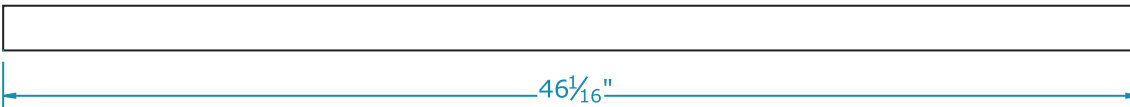

Accessories

- Reflectors

Catalog Number	Type

Ultra Light T5 Series

SIDEMOUNT, RIGHT ANGLE OR OPEN STRIP

Dimensions are subject to change.
Consult factory for verification.
All configurations/options may not be shown.

Dimensions

Back View

End View

Ordering Information

Catalog #	No & Lamp Type	O/A Length	O/A Width	O/A Depth	Wt.
Open strip					
UV-114 T5 XV	1-F14T5	22 7/16"	1 13/16"	2 9/16"	2 1/2
UV-121 T5 XV	1-F21T5	34 1/4"	1 13/16"	2 9/16"	3 1/2
UV-128 T5 XV	1-F28T5	46 1/16"	1 13/16"	2 9/16"	4
UV-135 T5 XV	1-F35T5	57 7/8"	1 13/16"	2 9/16"	5
Right angle strip					
UVR-214 T5 XV	2-F14T5	22 7/16"	2 9/16"	2 9/16"	2 1/2
UVR-221 T5 XV	2-F21T5	34 1/4"	2 9/16"	2 9/16"	3 1/2
UVR-228 T5 XV	2-F28T5	46 1/16"	2 9/16"	2 9/16"	4
UVR-235 T5 XV	2-F35T5	57 7/8"	2 9/16"	2 9/16"	5
Sidemount strip					
UVS-214 T5 XV	2-F14T5	22 7/16"	3 1/2"	1 9/16"	2 1/2
UVS-221 T5 XV	2-F21T5	34 1/4"	3 1/2"	1 9/16"	3 1/2
UVS-228 T5 XV	2-F28T5	46 1/16"	3 1/2"	1 9/16"	4
UVS-235 T5 XV	2-F35T5	57 7/8"	3 1/2"	1 9/16"	5