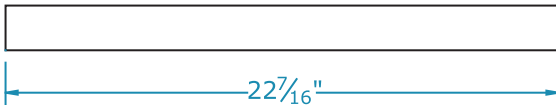

Accessories

- Reflectors

Catalog Number	Type

Ultra Light T5 Series

SIDEMOUNT, RIGHT ANGLE OR OPEN STRIP

Dimensions are subject to change.
Consult factory for verification.
All configurations/options may not be shown.

Dimensions

Back View

End View

Ordering Information

Catalog #	No & Lamp Type	O/A Length	O/A Width	O/A Depth	Wt.
Open strip					
UV-114 T5 XV	1-F14T5	22 7/16"	1 13/16"	2 9/16"	2 1/2
UV-121 T5 XV	1-F21T5	34 1/4"	1 13/16"	2 9/16"	3 1/2
UV-128 T5 XV	1-F28T5	46 1/16"	1 13/16"	2 9/16"	4
UV-135 T5 XV	1-F35T5	57 7/8"	1 13/16"	2 9/16"	5
Right angle strip					
UVR-214 T5 XV	2-F14T5	22 7/16"	2 9/16"	2 9/16"	2 1/2
UVR-221 T5 XV	2-F21T5	34 1/4"	2 9/16"	2 9/16"	3 1/2
UVR-228 T5 XV	2-F28T5	46 1/16"	2 9/16"	2 9/16"	4
UVR-235 T5 XV	2-F35T5	57 7/8"	2 9/16"	2 9/16"	5
Sidemount strip					
UVS-214 T5 XV	2-F14T5	22 7/16"	3 1/2"	1 9/16"	2 1/2
UVS-221 T5 XV	2-F21T5	34 1/4"	3 1/2"	1 9/16"	3 1/2
UVS-228 T5 XV	2-F28T5	46 1/16"	3 1/2"	1 9/16"	4
UVS-235 T5 XV	2-F35T5	57 7/8"	3 1/2"	1 9/16"	5