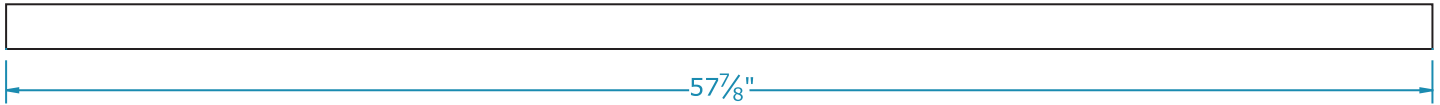

Accessories

- Reflectors

Catalog Number	Type

Ultra Light T5 Series

SIDEMOUNT, RIGHT ANGLE OR OPEN STRIP

Dimensions are subject to change.
Consult factory for verification.
All configurations/options may not be shown.

Dimensions

Back View

End View

Ordering Information

Catalog #	No & Lamp Type	O/A Length	O/A Width	O/A Depth	Wt.
Open strip					
UV-114 T5 XV	1-F14T5	22 7/16"	1 13/16"	2 9/16"	2 1/2
UV-121 T5 XV	1-F21T5	34 1/4"	1 13/16"	2 9/16"	3 1/2
UV-128 T5 XV	1-F28T5	46 1/16"	1 13/16"	2 9/16"	4
UV-135 T5 XV	1-F35T5	57 7/8"	1 13/16"	2 9/16"	5
Right angle strip					
UVR-214 T5 XV	2-F14T5	22 7/16"	2 9/16"	2 9/16"	2 1/2
UVR-221 T5 XV	2-F21T5	34 1/4"	2 9/16"	2 9/16"	3 1/2
UVR-228 T5 XV	2-F28T5	46 1/16"	2 9/16"	2 9/16"	4
UVR-235 T5 XV	2-F35T5	57 7/8"	2 9/16"	2 9/16"	5
Sidemount strip					
UVS-214 T5 XV	2-F14T5	22 7/16"	3 1/2"	1 9/16"	2 1/2
UVS-221 T5 XV	2-F21T5	34 1/4"	3 1/2"	1 9/16"	3 1/2
UVS-228 T5 XV	2-F28T5	46 1/16"	3 1/2"	1 9/16"	4
UVS-235 T5 XV	2-F35T5	57 7/8"	3 1/2"	1 9/16"	5